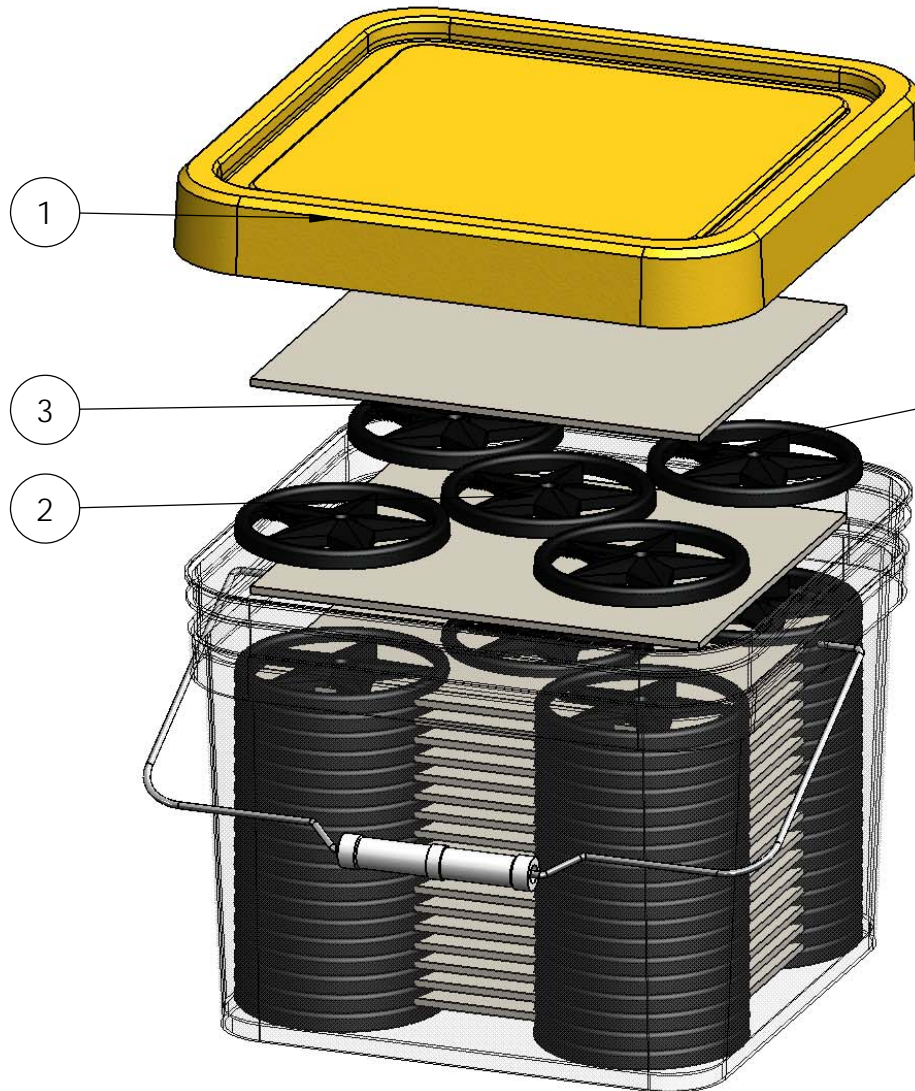

Product & Packaging Specs

Bulk Pack, 56624

Item #: Pail Packing

ITEM NO.	QTY.	PART NUMBER	DESCRIPTION
1	1	Plastic Bin	Plastic Bin
2	100	56624	3-3/8" OD Star (STAR3.375)
3	19	Divider, Bulk Pack 56680	Divider, Bulk Pack 56680

screws may be placed bag separately from Star to prevent damage

Weight: 12.54 LBS
Scale: 1:3
Last updated: 10/10/2016