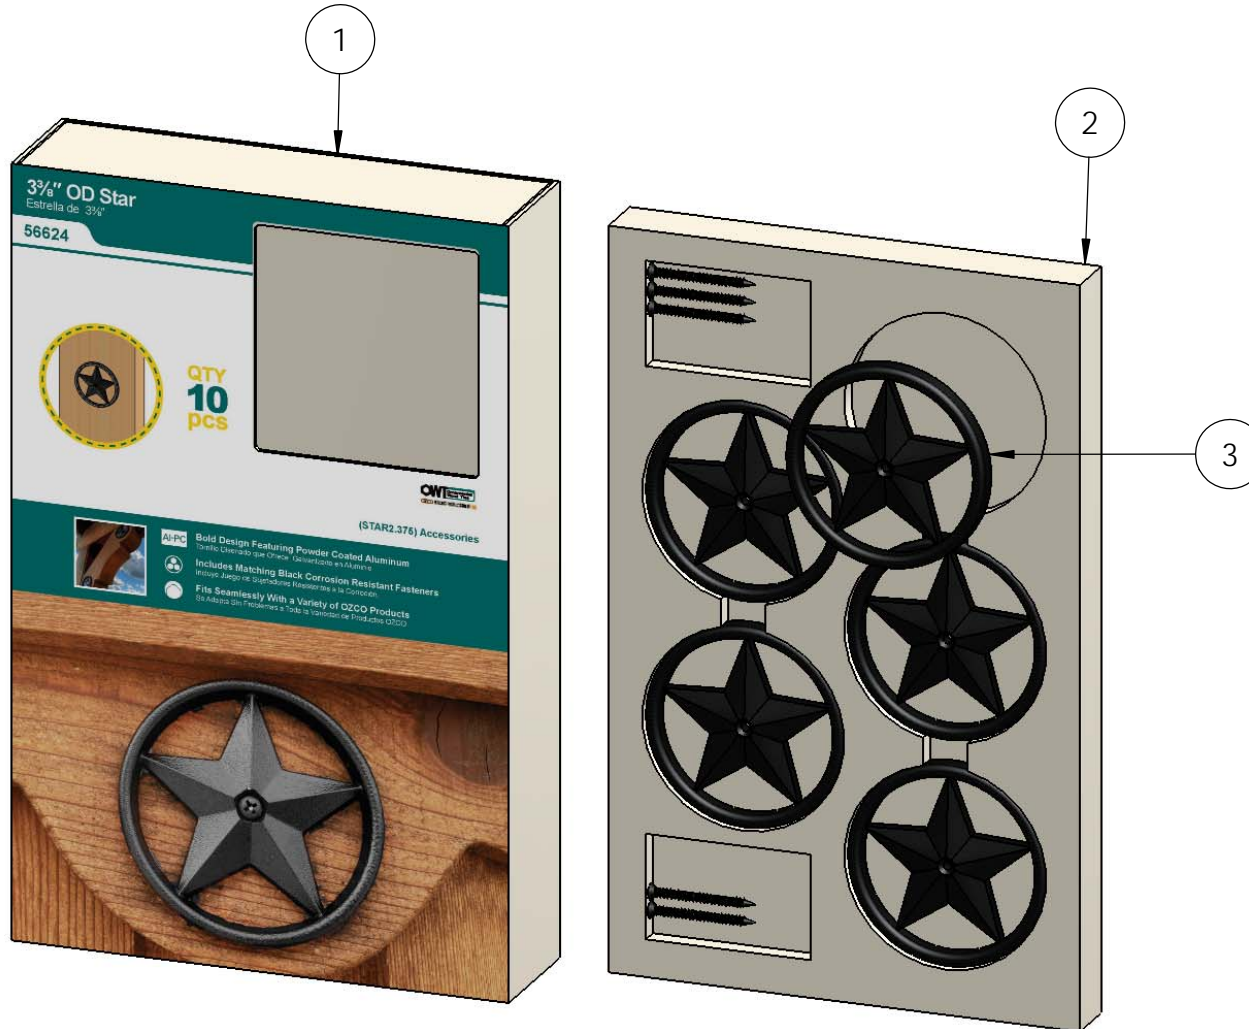

Product & Packaging Specs

3-3/8" OD Star (STAR3.375)

Item #: 56624

ITEM NO.	QTY.	PART NUMBER	DESCRIPTION
1	1	56624-11	STAR 3-3/8" OD
2	1	80005	Screw, #6 x 1-3/4 FHP, Black

Weight: 0.12 LBS
 Scale: 1:1
 Last updated: 10/10/2016

56624-10

Product & Packaging Specs

3-3/8" OD Star (STAR3.375)
Item #: 56624

Weight: 0.12 LBS
Scale: 1:1
Last updated: 10/10/2016

56624-10

Weight: 0.12 LBS
Scale: 1:1.5
Last updated: 10/10/2016

56624-10

Product & Packaging Specs

3-3/8" OD Star (STAR3.375)
Item #: 56624

Weight: 0.12 LBS
Scale: 1:1.5
Last updated: 10/10/2016

56624-10

Product & Packaging Specs

56624 Packing

Item #: Box packing

ITEM NO.	QTY.	PART NUMBER	DESCRIPTION
1	1	56624 Star Box	Box, 3-3/8" Star
2	1	56624 Star Box Insert	Insert, 3-3/8" Star
3	5	56624-11	STAR 3-3/8" OD

Weight: 1.14 LBS
 Scale: 1:4
 Last updated: 10/10/2016

56624-10

Weight: 12 LBS
Scale: 1:4
Last updated: 10/10/2016

56624-10

Product & Packaging Specs

56624 Packing

Item #: Pallet packing

Item #: **56624** | **STAR3.375**
 3 3/8" OD Star
PALLET | **120 pcs**
 SKU#: **56824**
 Weight: 237 lbs
 LOT# Priority# 