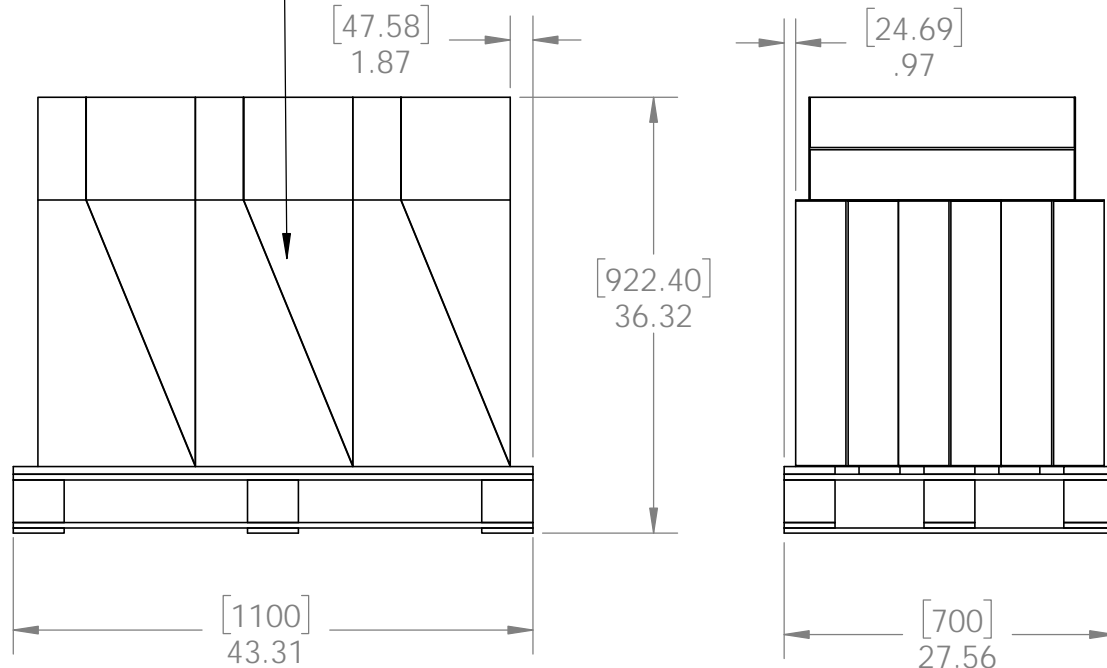

Product & Packaging Specs

3-3/8" OD Star (STAR3.375)

Item #: 56624

ITEM NO.	QTY.	PART NUMBER	DESCRIPTION
1	1	56624-11	STAR 3-3/8" OD
2	1	80005	Screw, #6 x 1-3/4 FHP, Black

Weight: 0.12 LBS
 Scale: 1:1
 Last updated: 10/10/2016

56624-10

Product & Packaging Specs

3-3/8" OD Star (STAR3.375)
Item #: 56624

Weight: 0.12 LBS
Scale: 1:1
Last updated: 10/10/2016

56624-10

Weight: 0.12 LBS
Scale: 1:1.5
Last updated: 10/10/2016

56624-10

Product & Packaging Specs

3-3/8" OD Star (STAR3.375)
Item #: 56624

Weight: 0.12 LBS
Scale: 1:1.5
Last updated: 10/10/2016

56624-10

Product & Packaging Specs

56624 Packing

Item #: Box packing

ITEM NO.	QTY.	PART NUMBER	DESCRIPTION
1	1	56624 Star Box	Box, 3-3/8" Star
2	1	56624 Star Box Insert	Insert, 3-3/8" Star
3	5	56624-11	STAR 3-3/8" OD

Weight: 1.14 LBS
 Scale: 1:4
 Last updated: 10/10/2016

56624-10

Weight: 12 LBS
Scale: 1:4
Last updated: 10/10/2016

56624-10

Product & Packaging Specs

56624 Packing

Item #: Pallet packing

Item #: **56624** | **STAR3.375**
 3 3/8" OD Star
PALLET | **120 pcs**
 SKU#: **56824**
 Weight: 237 lbs
 LOT# Priority# 