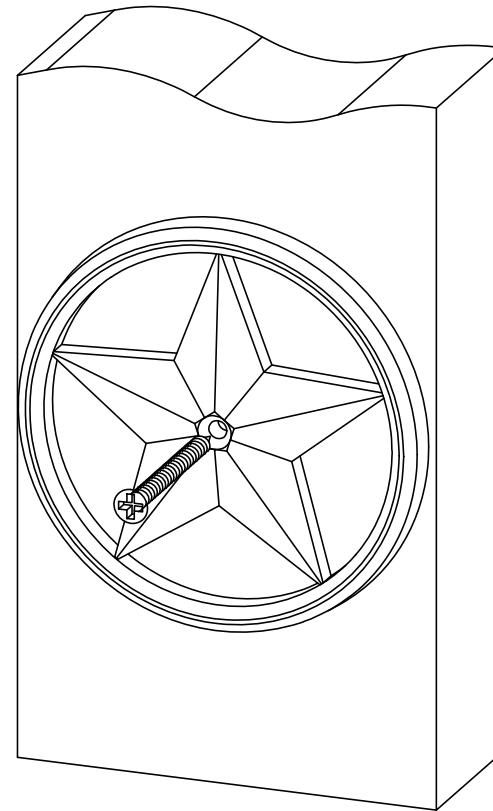

Product & Packaging Specs

3-3/8" OD Star (STAR3.375)

Item #: 56624

ITEM NO.	QTY.	PART NUMBER	DESCRIPTION
1	1	56624-11	STAR 3-3/8" OD
2	1	80005	Screw, #6 x 1-3/4 FHP, Black

Weight: 0.12 LBS
 Scale: 1:1
 Last updated: 10/10/2016

56624-10

Product & Packaging Specs

3-3/8" OD Star (STAR3.375)
Item #: 56624

Weight: 0.12 LBS
Scale: 1:1
Last updated: 10/10/2016

56624-10

Weight: 0.12 LBS
Scale: 1:1.5
Last updated: 10/10/2016

56624-10

Product & Packaging Specs

3-3/8" OD Star (STAR3.375)
Item #: 56624

Weight: 0.12 LBS
Scale: 1:1.5
Last updated: 10/10/2016

56624-10

Product & Packaging Specs

56624 Packing

Item #: Box packing

ITEM NO.	QTY.	PART NUMBER	DESCRIPTION
1	1	56624 Star Box	Box, 3-3/8" Star
2	1	56624 Star Box Insert	Insert, 3-3/8" Star
3	5	56624-11	STAR 3-3/8" OD

Weight: 1.14 LBS
 Scale: 1:4
 Last updated: 10/10/2016

56624-10

Weight: 12 LBS
Scale: 1:4
Last updated: 10/10/2016

56624-10

Product & Packaging Specs

56624 Packing

Item #: Pallet packing

Item #: **56624** | **STAR3.375**
 3 3/8" OD Star
PALLET | **120 pcs**
 SKU#: **56824**
 Weight: 237 lbs
 LOT# Priority# 