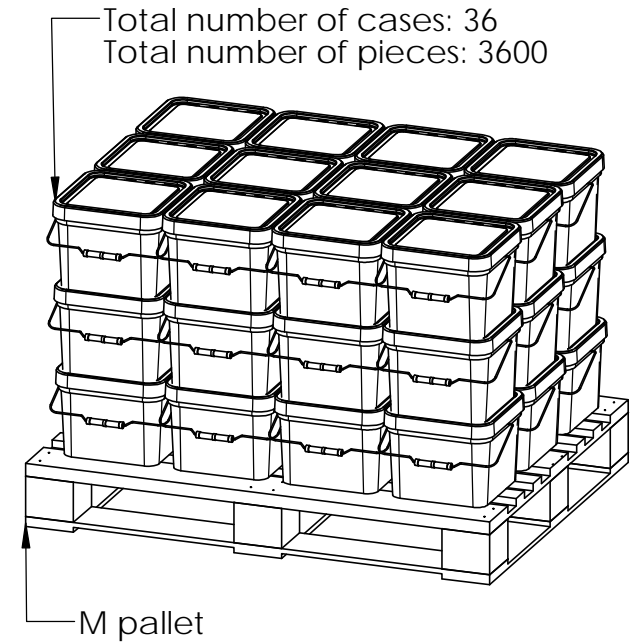

- additional pallet packing instructions
- plywood on top layer
 - strap to pallet
 - clear wrap around boxes

Weight: 237 LBS
 Scale: 1:16
 Last updated: 10/10/2016

Product & Packaging Specs

Bulk Pack, 56624

Item #: Pail Packing

ITEM NO.	QTY.	PART NUMBER	DESCRIPTION
1	1	Plastic Bin	Plastic Bin
2	100	56624	3-3/8" OD Star (STAR3.375)
3	19	Divider, Bulk Pack 56680	Divider, Bulk Pack 56680

screws may be placed bag separately from Star to prevent damage

Weight: 12.54 LBS
 Scale: 1:3
 Last updated: 10/10/2016

Product & Packaging Specs

Bulk Pack, 56624

Item #: Pallet Packing

Weight: 510 LBS
 Scale: 1:16
 Last updated: 10/10/2016

56624-10

additional pallet packing instructions
 plywood on top layer
 strap to pallet
 clear wrap around boxes
 angle iron or equivalent corners