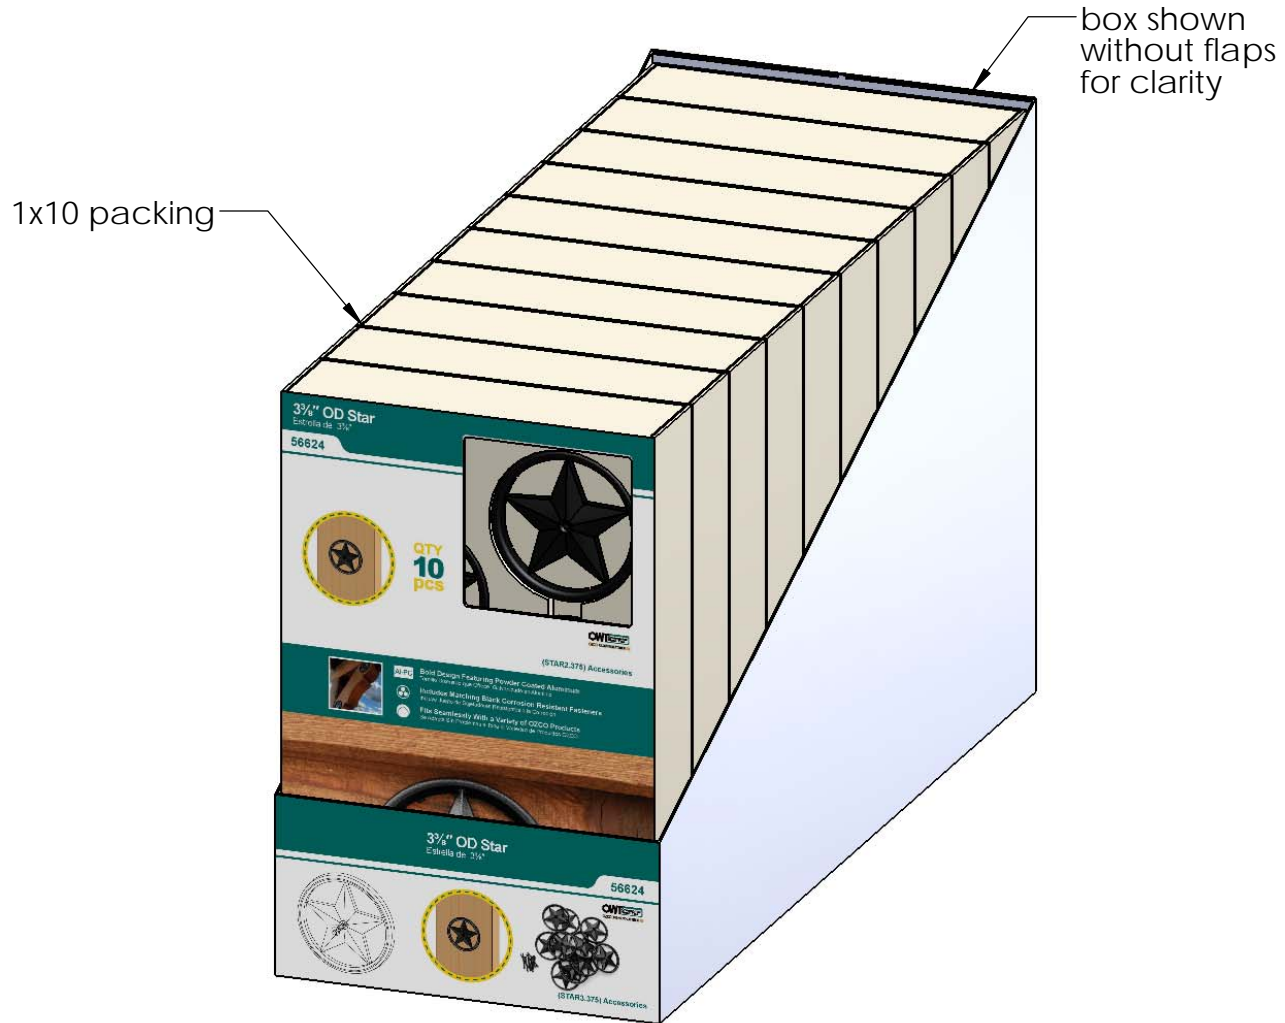

Product & Packaging Specs

3-3/8" OD Star (STAR3.375)

Item #: 56624

ITEM NO.	QTY.	PART NUMBER	DESCRIPTION
1	1	56624-11	STAR 3-3/8" OD
2	1	80005	Screw, #6 x 1-3/4 FHP, Black

Weight: 0.12 LBS
 Scale: 1:1
 Last updated: 10/10/2016

56624-10

Product & Packaging Specs

3-3/8" OD Star (STAR3.375)
Item #: 56624

Weight: 0.12 LBS
Scale: 1:1
Last updated: 10/10/2016

56624-10

Weight: 0.12 LBS
Scale: 1:1.5
Last updated: 10/10/2016

56624-10

Product & Packaging Specs

3-3/8" OD Star (STAR3.375)
Item #: 56624

Weight: 0.12 LBS
Scale: 1:1.5
Last updated: 10/10/2016

56624-10

Product & Packaging Specs

56624 Packing

Item #: Box packing

ITEM NO.	QTY.	PART NUMBER	DESCRIPTION
1	1	56624 Star Box	Box, 3-3/8" Star
2	1	56624 Star Box Insert	Insert, 3-3/8" Star
3	5	56624-11	STAR 3-3/8" OD

Weight: 1.14 LBS
 Scale: 1:4
 Last updated: 10/10/2016

56624-10

Weight: 12 LBS
Scale: 1:4
Last updated: 10/10/2016

56624-10

Product & Packaging Specs

56624 Packing

Item #: Pallet packing

Item #: **56624** | **STAR3.375**
 3 3/8" OD Star
PALLET | **120 pcs**
 SKU#: **56824**
 Weight: 237 lbs
 LOT# Priority# 