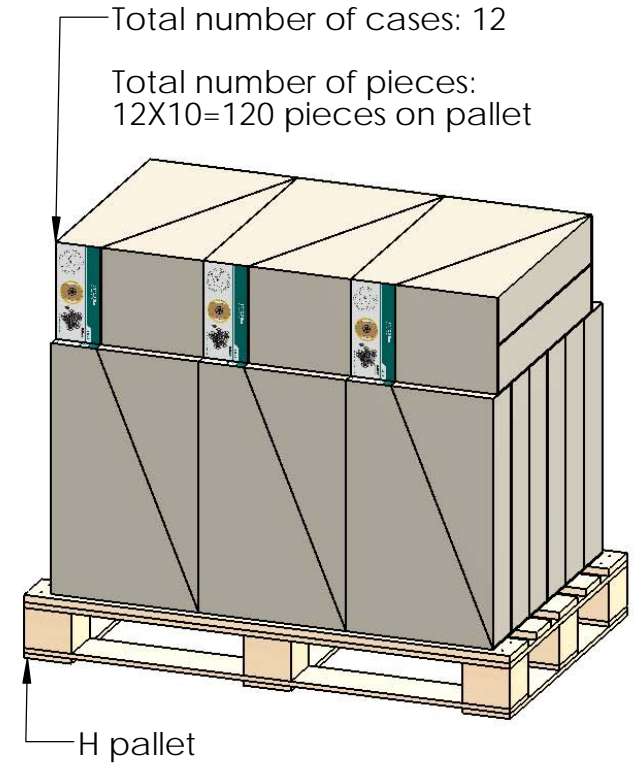

56624-10

Product & Packaging Specs

3-3/8" OD Star (STAR3.375)
Item #: 56624

Weight: 0.12 LBS
Scale: 1:1
Last updated: 10/10/2016

56624-10

Weight: 0.12 LBS
Scale: 1:1.5
Last updated: 10/10/2016

56624-10

Product & Packaging Specs

3-3/8" OD Star (STAR3.375)
Item #: 56624

Weight: 0.12 LBS
Scale: 1:1.5
Last updated: 10/10/2016

56624-10

Product & Packaging Specs

56624 Packing

Item #: Box packing

ITEM NO.	QTY.	PART NUMBER	DESCRIPTION
1	1	56624 Star Box	Box, 3-3/8" Star
2	1	56624 Star Box Insert	Insert, 3-3/8" Star
3	5	56624-11	STAR 3-3/8" OD

Weight: 1.14 LBS
 Scale: 1:4
 Last updated: 10/10/2016

56624-10

Weight: 12 LBS
Scale: 1:4
Last updated: 10/10/2016

56624-10

Product & Packaging Specs

56624 Packing

Item #: Pallet packing

Item #: **56624** | **STAR3.375**
 3 3/8" OD Star
PALLET | **120 pcs**
 SKU#: **56824**
 Weight: 237 lbs
 LOT# Priority# 

- additional pallet packing instructions
- plywood on top layer
 - strap to pallet
 - clear wrap around boxes

Weight: 237 LBS
 Scale: 1:16
 Last updated: 10/10/2016

Product & Packaging Specs

Bulk Pack, 56624