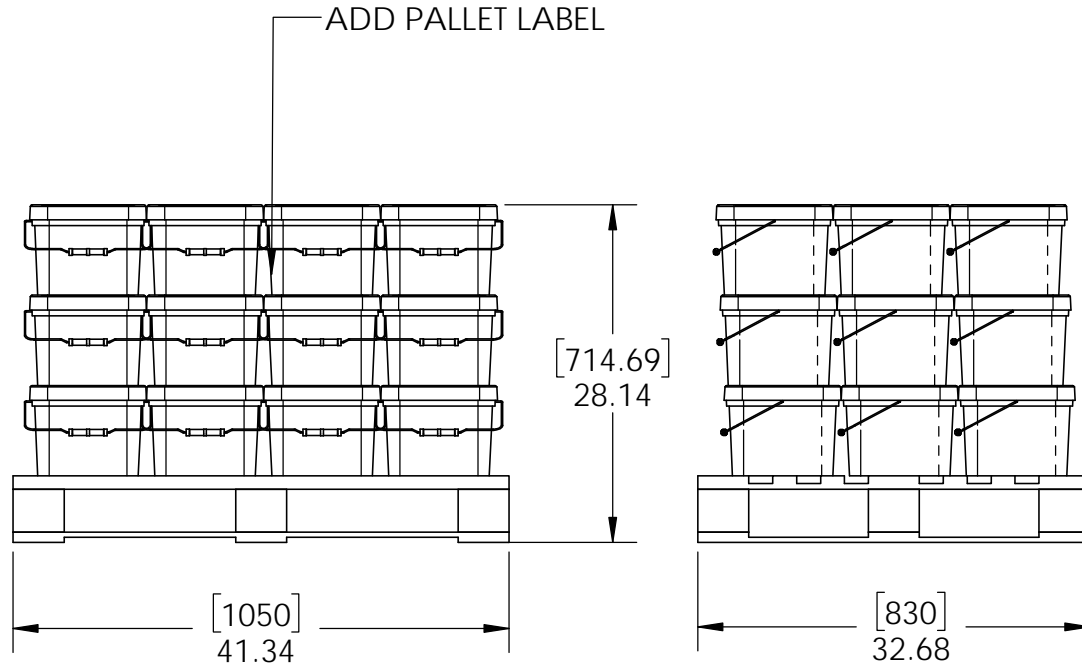

Product & Packaging Specs

Bulk Pack, 56624

Item #: Pallet Packing

Weight: 510 LBS
Scale: 1:16
Last updated: 10/10/2016

56624-10

additional pallet packing instructions
plywood on top layer
strap to pallet
clear wrap around boxes
angle iron or equivalent corners