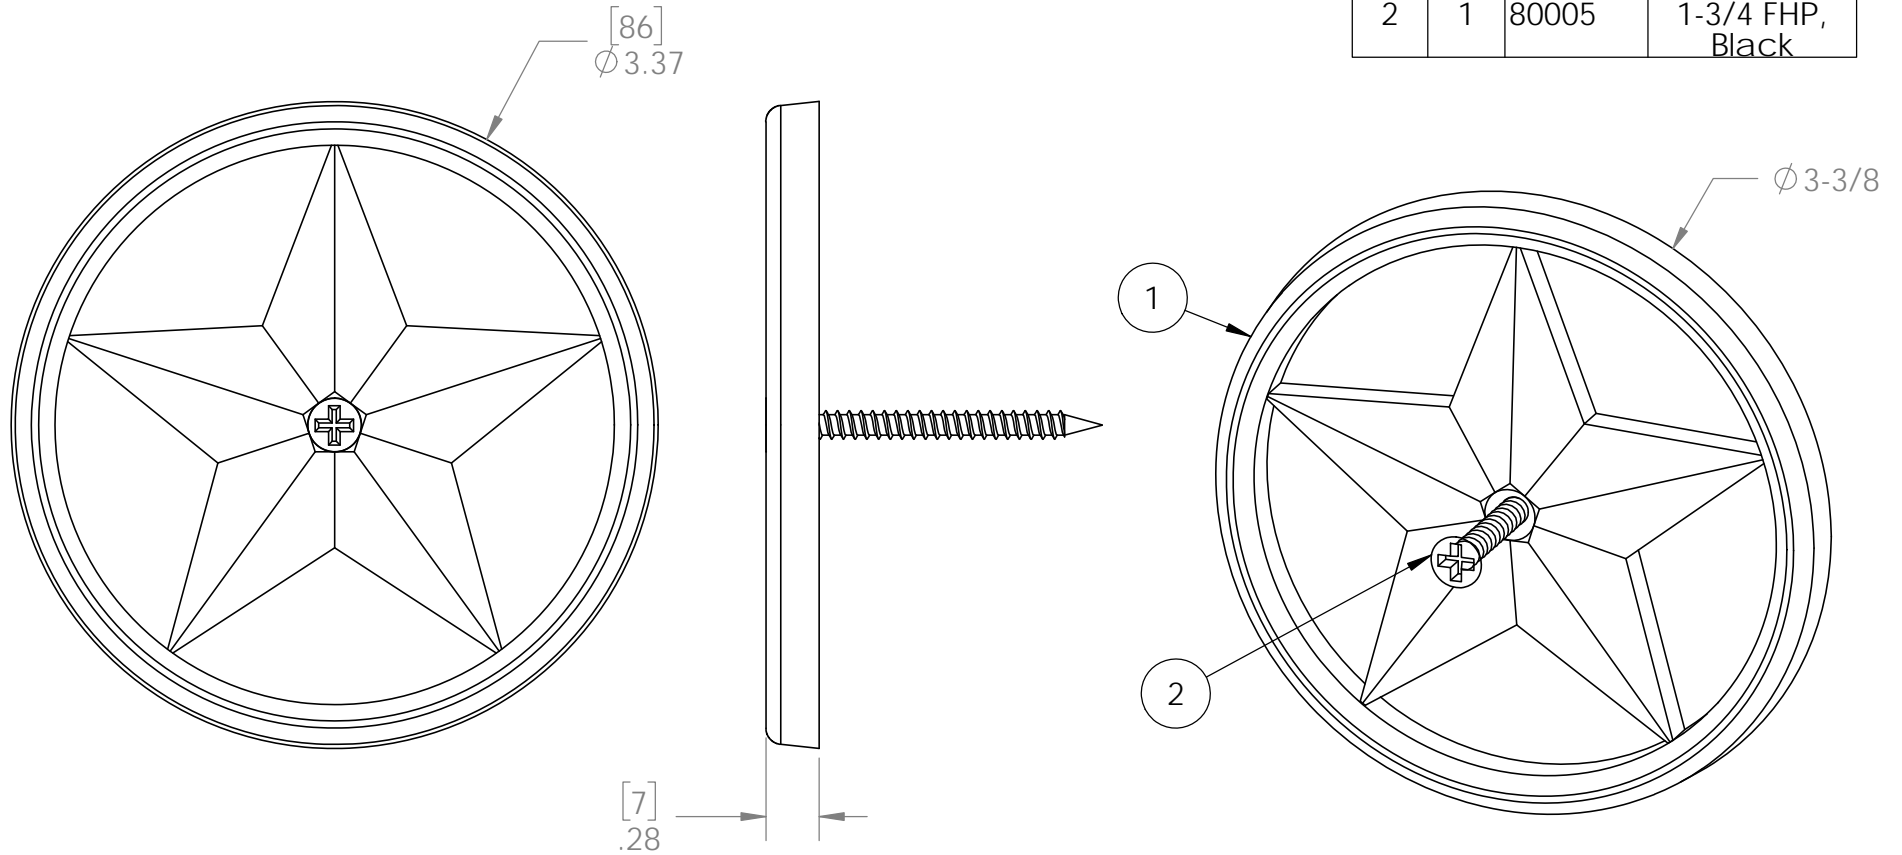

Product & Packaging Specs

3-3/8" OD Star (STAR3.375)

Item #: 56624

ITEM NO.	QTY.	PART NUMBER	DESCRIPTION
1	1	56624-11	STAR 3-3/8" OD
2	1	80005	Screw, #6 x 1-3/4 FHP, Black

Weight: 0.12 LBS
 Scale: 1:1
 Last updated: 10/10/2016

56624-10

Product & Packaging Specs

3-3/8" OD Star (STAR3.375)
Item #: 56624

Weight: 0.12 LBS
Scale: 1:1
Last updated: 10/10/2016

56624-10

Weight: 0.12 LBS
Scale: 1:1.5
Last updated: 10/10/2016

56624-10

Product & Packaging Specs

3-3/8" OD Star (STAR3.375)
Item #: 56624

Weight: 0.12 LBS
Scale: 1:1.5
Last updated: 10/10/2016

56624-10

Product & Packaging Specs

56624 Packing

Item #: Box packing

ITEM NO.	QTY.	PART NUMBER	DESCRIPTION
1	1	56624 Star Box	Box, 3-3/8" Star
2	1	56624 Star Box Insert	Insert, 3-3/8" Star
3	5	56624-11	STAR 3-3/8" OD

Weight: 1.14 LBS
 Scale: 1:4
 Last updated: 10/10/2016

56624-10

Weight: 12 LBS
Scale: 1:4
Last updated: 10/10/2016

56624-10

Product & Packaging Specs

56624 Packing

Item #: Pallet packing

Item #: **56624** | **STAR3.375**
 3 3/8" OD Star
PALLET | **120 pcs**
 SKU#: **56824**
 Weight: 237 lbs
 LOT# Priority# 