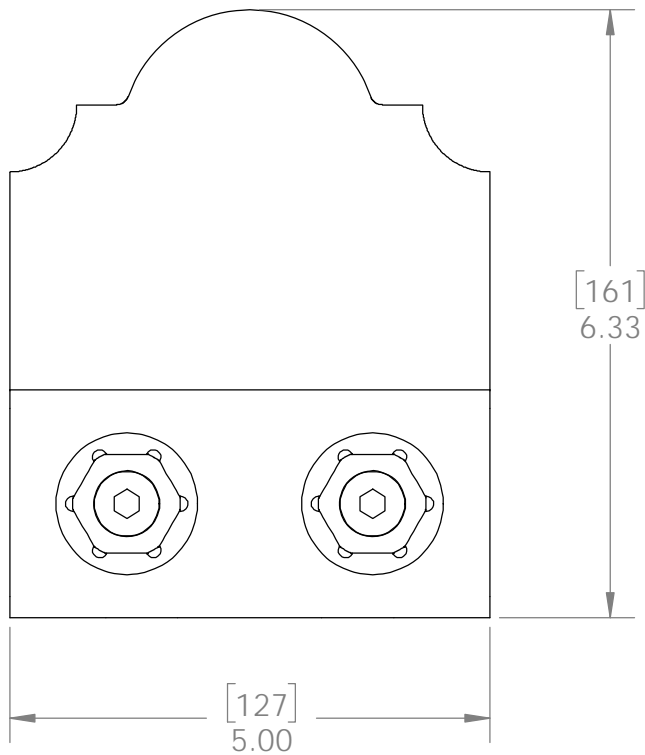

Product & Packaging Specs

Truss Accent (TA-LS)

Item #: 56611

| ITEM NO. | QTY. | PART NUMBER | DESCRIPTION |
|----------|------|-------------|--------------------------|
| 1 | 1 | 56611-10 | Truss Accent |
| 2 | 0.2 | 56621 | 1 1/2" Hex Cap Nut (HCN) |

each kit contains 2 assemblies

Weight: 3.71 LBS
 Scale: 1:2
 Last updated: 10/3/2018

56611-10

Weight: 3.71 LBS
Scale: 1:2
Last updated: 10/3/2018

56611-10

Product & Packaging Specs

Truss Accent (TA-LS)

Item #: Typical Installation & Basic Assembly

Weight: 3.71 LBS
Scale: 1:5
Last updated: 10/3/2018

56611-10

Product & Packaging Specs

Truss Accent (TA-LS)

Item #: Typical Installation & Basic Assembly

Weight: 3.71 LBS
Scale: 1:5
Last updated: 10/3/2018

56611-10

Product & Packaging Specs

1 1/2" Hex Cap Nut (HCN)

Item #: 56621

Weight: 0.04 LBS
Scale: 1:2
Last updated: 10/3/2018

for additional details, see drawing 56621

Product & Packaging Specs

Box, 56611