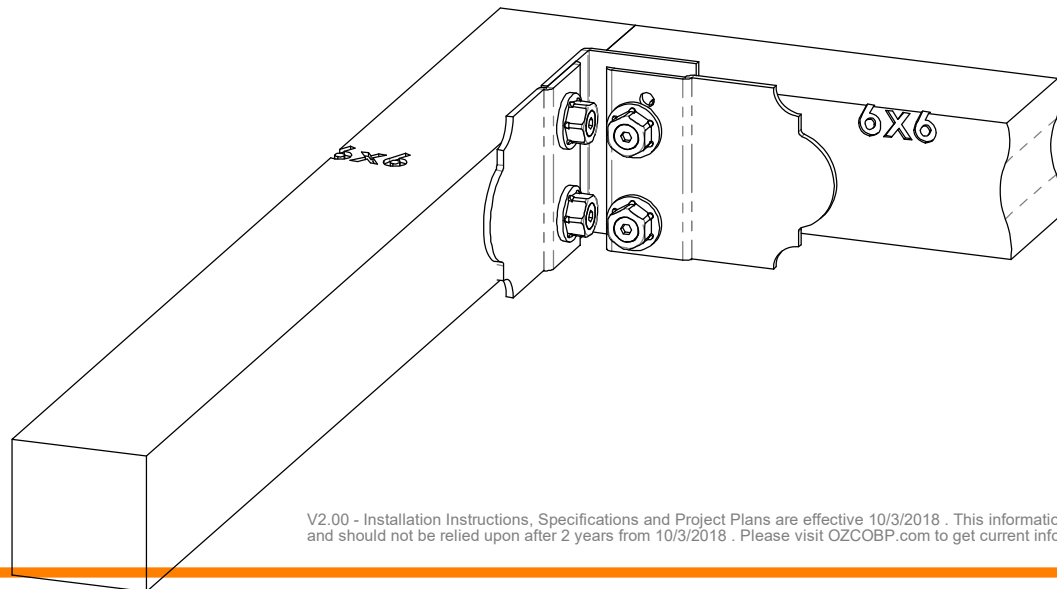

Product & Packaging Specs

Truss Accent (TA-LS)

Item #: Typical Installation & Basic Assembly

Weight: 3.71 LBS
Scale: 1:5
Last updated: 10/3/2018

56611-10