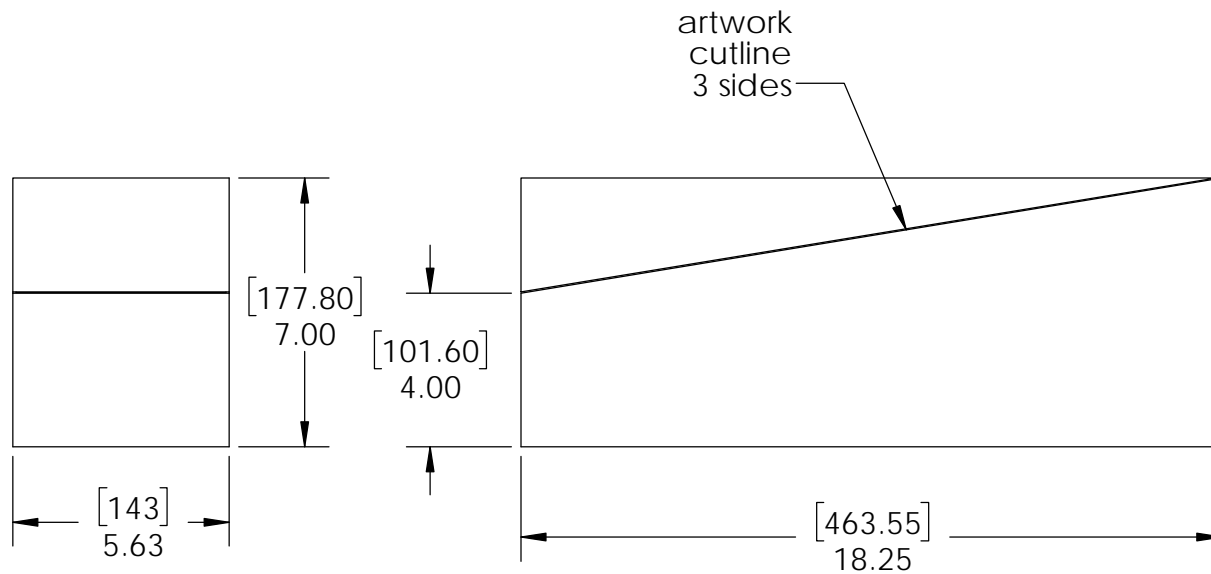

Material: Corrugated Paper
Finish: See artwork
Weight: 0.24 LBS
Scale: 1:5
Last updated: 10/3/2018

56611-10