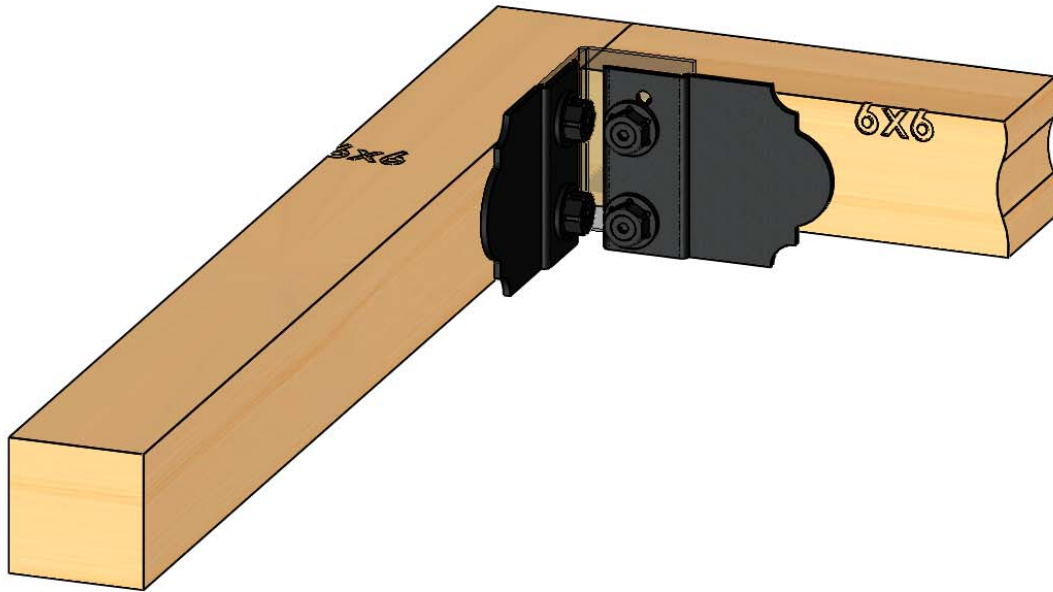

Product & Packaging Specs

Truss Accent (TA-LS)

Item #: 56611

| ITEM NO. | QTY. | PART NUMBER | DESCRIPTION |
|----------|------|-------------|--------------------------|
| 1 | 1 | 56611-10 | Truss Accent |
| 2 | 0.2 | 56621 | 1 1/2" Hex Cap Nut (HCN) |

each kit contains 2 assemblies

Weight: 3.71 LBS
 Scale: 1:2
 Last updated: 10/3/2018

56611-10

Weight: 3.71 LBS
Scale: 1:2
Last updated: 10/3/2018

56611-10

Product & Packaging Specs

Truss Accent (TA-LS)

Item #: Typical Installation & Basic Assembly

Weight: 3.71 LBS
Scale: 1:5
Last updated: 10/3/2018

56611-10

Product & Packaging Specs

Truss Accent (TA-LS)

Item #: Typical Installation & Basic Assembly

Weight: 3.71 LBS
Scale: 1:5
Last updated: 10/3/2018

56611-10

Weight: 3.71 LBS
Scale: 1:2
Last updated: 10/3/2018

56611-10

Product & Packaging Specs

Truss Accent (TA-LS)

Item #: Typical Installation & Basic Assembly

Weight: 3.71 LBS
Scale: 1:2
Last updated: 10/3/2018