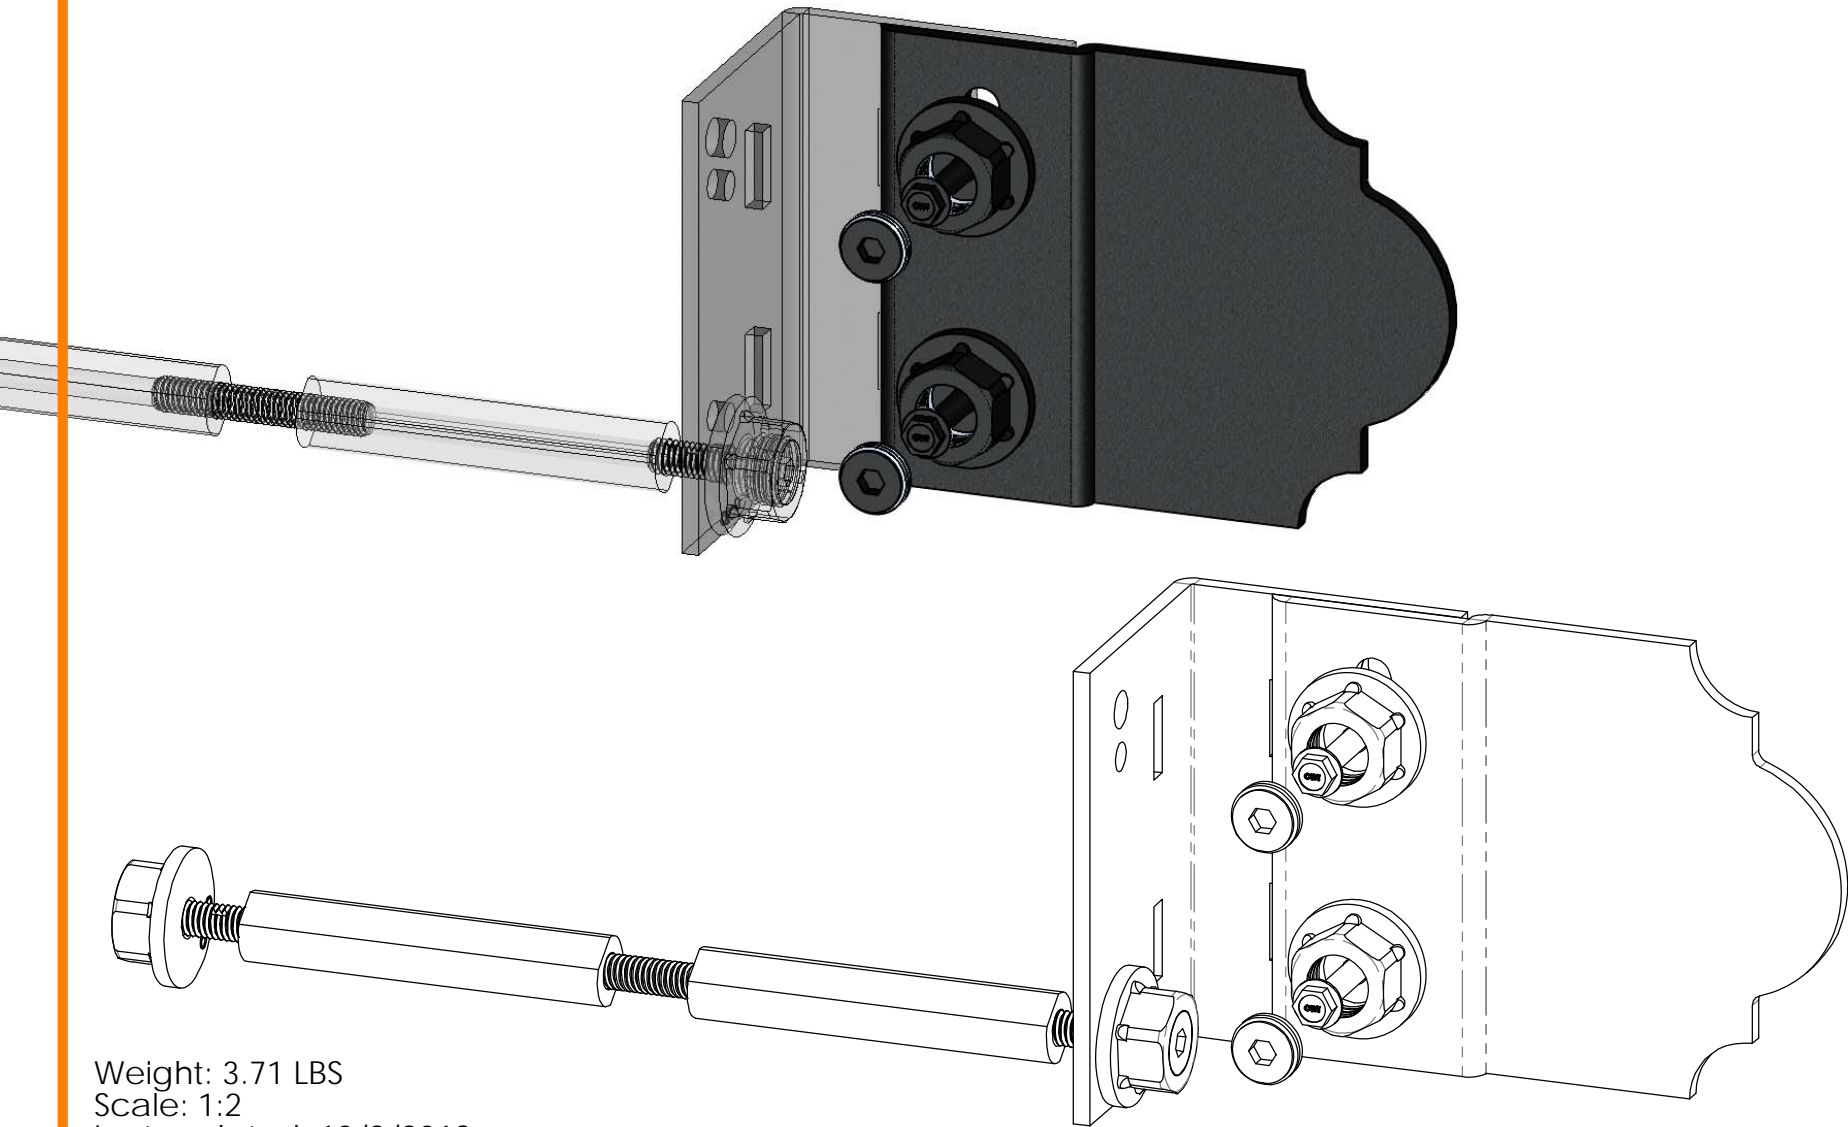

Product & Packaging Specs

Truss Accent (TA-LS)

Item #: 56611

| ITEM NO. | QTY. | PART NUMBER | DESCRIPTION |
|----------|------|-------------|--------------------------|
| 1 | 1 | 56611-10 | Truss Accent |
| 2 | 0.2 | 56621 | 1 1/2" Hex Cap Nut (HCN) |

Weight: 3.71 LBS
Scale: 1:5
Last updated: 10/3/2018

56611-10

Product & Packaging Specs

Truss Accent (TA-LS)

Item #: Typical Installation & Basic Assembly

Weight: 3.71 LBS
Scale: 1:5
Last updated: 10/3/2018

56611-10

Weight: 3.71 LBS
Scale: 1:2
Last updated: 10/3/2018

56611-10

Product & Packaging Specs

Truss Accent (TA-LS)

Item #: Typical Installation & Basic Assembly

Weight: 3.71 LBS
Scale: 1:2
Last updated: 10/3/2018

56611-10

Product & Packaging Specs

1 1/2" Hex Cap Nut (HCN)

Item #: 56621

Weight: 0.04 LBS
Scale: 1:2
Last updated: 10/3/2018

for additional details, see drawing 56621

Product & Packaging Specs

Box, 56611