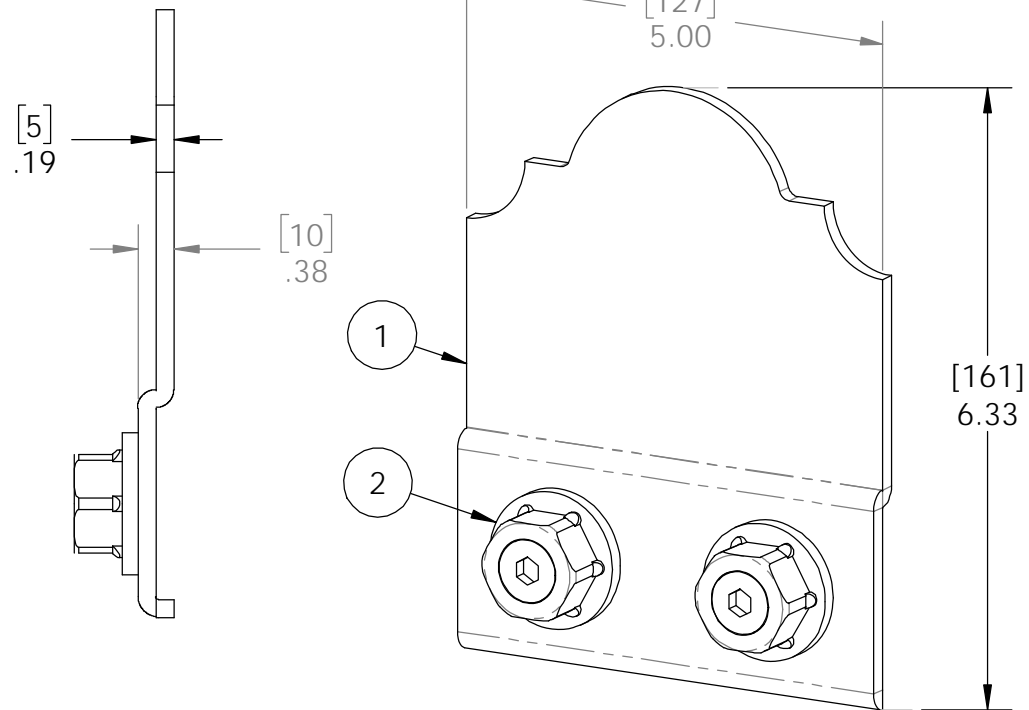

Product & Packaging Specs

Truss Accent (TA-LS)

Item #: 56611

| ITEM NO. | QTY. | PART NUMBER | DESCRIPTION |
|----------|------|-------------|--------------------------|
| 1 | 1 | 56611-10 | Truss Accent |
| 2 | 0.2 | 56621 | 1 1/2" Hex Cap Nut (HCN) |

each kit contains 2 assemblies

Weight: 3.71 LBS
 Scale: 1:2
 Last updated: 10/3/2018

56611-10

Weight: 3.71 LBS
Scale: 1:2
Last updated: 10/3/2018

56611-10

Product & Packaging Specs

Truss Accent (TA-LS)

Item #: Typical Installation & Basic Assembly

Weight: 3.71 LBS
Scale: 1:5
Last updated: 10/3/2018

56611-10

Product & Packaging Specs

Truss Accent (TA-LS)

Item #: Typical Installation & Basic Assembly

Weight: 3.71 LBS
Scale: 1:5
Last updated: 10/3/2018

56611-10

Product & Packaging Specs

1 1/2" Hex Cap Nut (HCN)

Item #: 56621

Weight: 0.04 LBS
Scale: 1:2
Last updated: 10/3/2018

for additional details, see drawing 56621

Product & Packaging Specs

Box, 56611