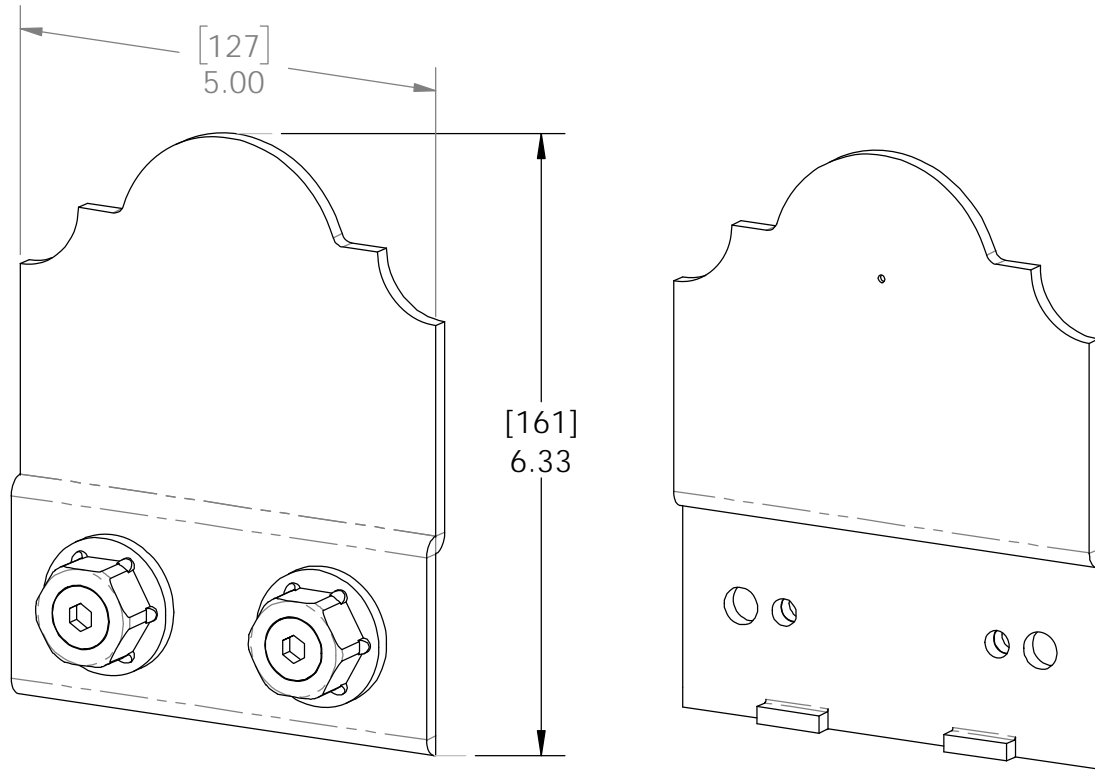

Product & Packaging Specs

Truss Accent (TA-LS)

Item #: 56611

| ITEM NO. | QTY. | PART NUMBER | DESCRIPTION |
|----------|------|-------------|--------------------------|
| 1 | 1 | 56611-10 | Truss Accent |
| 2 | 0.2 | 56621 | 1 1/2" Hex Cap Nut (HCN) |

each kit contains 2 assemblies

Weight: 3.71 LBS
 Scale: 1:2
 Last updated: 10/3/2018

56611-10

Weight: 3.71 LBS
Scale: 1:2
Last updated: 10/3/2018

56611-10

Product & Packaging Specs

Truss Accent (TA-LS)

Item #: Typical Installation & Basic Assembly

Weight: 3.71 LBS
Scale: 1:5
Last updated: 10/3/2018

56611-10

Product & Packaging Specs

Truss Accent (TA-LS)

Item #: Typical Installation & Basic Assembly

Weight: 3.71 LBS
Scale: 1:5
Last updated: 10/3/2018

56611-10

Product & Packaging Specs

1 1/2" Hex Cap Nut (HCN)

Item #: 56621

Weight: 0.04 LBS
Scale: 1:2
Last updated: 10/3/2018

for additional details, see drawing 56621

Product & Packaging Specs

Box, 56611