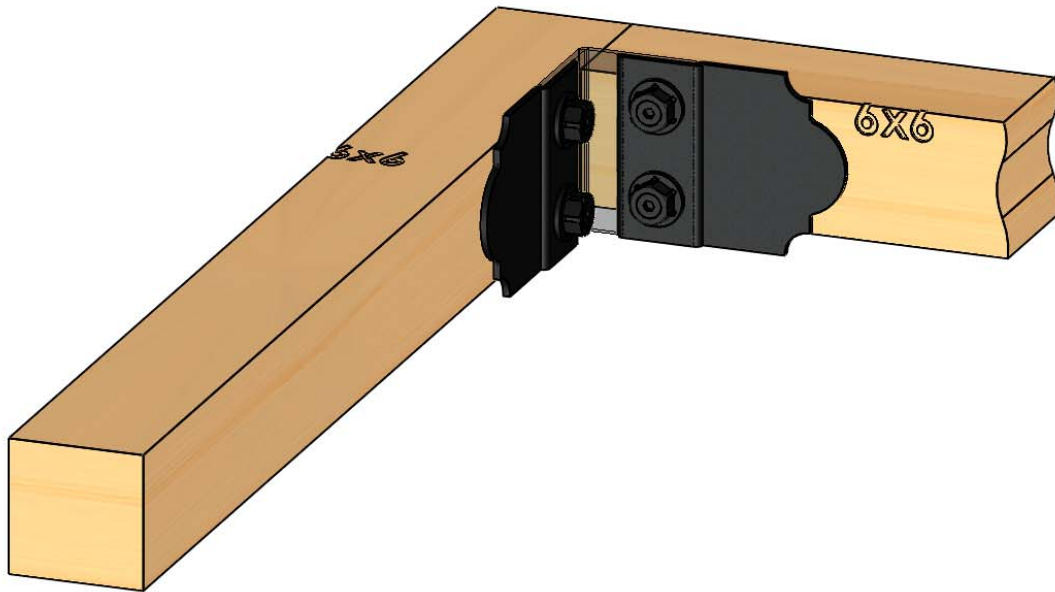

Product & Packaging Specs

Truss Accent (TA-LS)

Item #: 56611

| ITEM NO. | QTY. | PART NUMBER | DESCRIPTION |
|----------|------|-------------|--------------------------|
| 1 | 1 | 56611-10 | Truss Accent |
| 2 | 0.2 | 56621 | 1 1/2" Hex Cap Nut (HCN) |

each kit contains 2 assemblies

Weight: 3.71 LBS
 Scale: 1:2
 Last updated: 10/3/2018

56611-10

Weight: 3.71 LBS
Scale: 1:2
Last updated: 10/3/2018

56611-10

Product & Packaging Specs

Truss Accent (TA-LS)

Item #: Typical Installation & Basic Assembly

Weight: 3.71 LBS
Scale: 1:5
Last updated: 10/3/2018

56611-10

Product & Packaging Specs

Truss Accent (TA-LS)

Item #: Typical Installation & Basic Assembly

Weight: 3.71 LBS
Scale: 1:5
Last updated: 10/3/2018

56611-10

Weight: 3.71 LBS
Scale: 1:2
Last updated: 10/3/2018

56611-10

Product & Packaging Specs

Truss Accent (TA-LS)

Item #: Typical Installation & Basic Assembly

Weight: 3.71 LBS
Scale: 1:2
Last updated: 10/3/2018