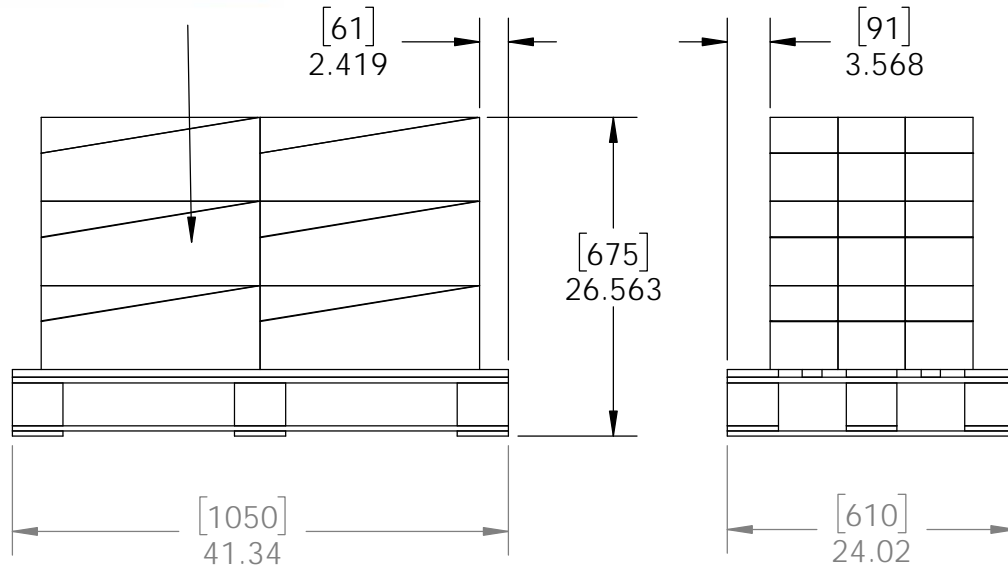

Weight: 799 LBS
Scale: 1:16
Last updated: 10/3/2018

56611-10

additional pallet packing instructions

- plywood on top layer
- strap to pallet
- clear wrap around boxes