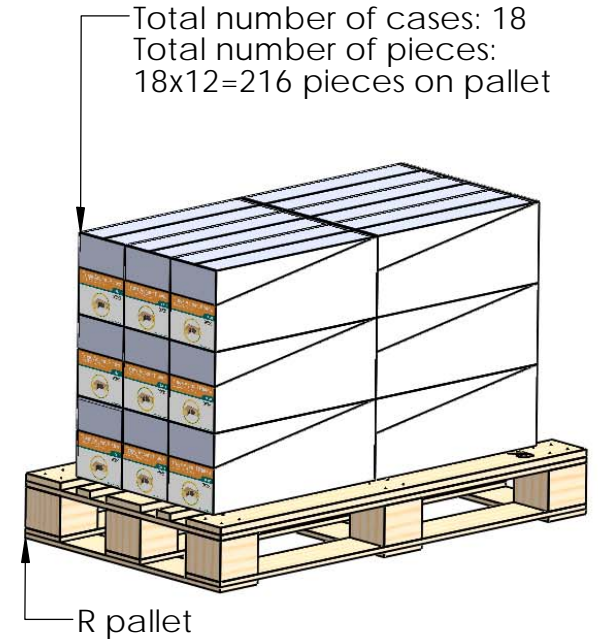

items not shown:

- installation instructions
- parts wrapped in packing foam sheet

Weight: 3.50 LBS
 Scale: 1:3
 Last updated: 10/3/2018

56611-10

Material: Corrugated Paper
 Finish: See artwork
 Weight: 0.24 LBS
 Scale: 1:5
 Last updated: 10/3/2018

56611-10

Product & Packaging Specs

56611 Packing

Item #: Case packing

Weight: 0.73 LBS
 Scale: 1:2
 Last updated: 10/3/2018

56611-10

OZCO BUILDING PRODUCTS

Product & Packaging Specs

56611 Packing

Item #: Pallet packing

Item #: **56611** | **TA-LS**

Truss Accent LS

PALLET 216 pcs

SKU#: **56811**

Weight: **799** lbs

LOT# _____ Priority# _____