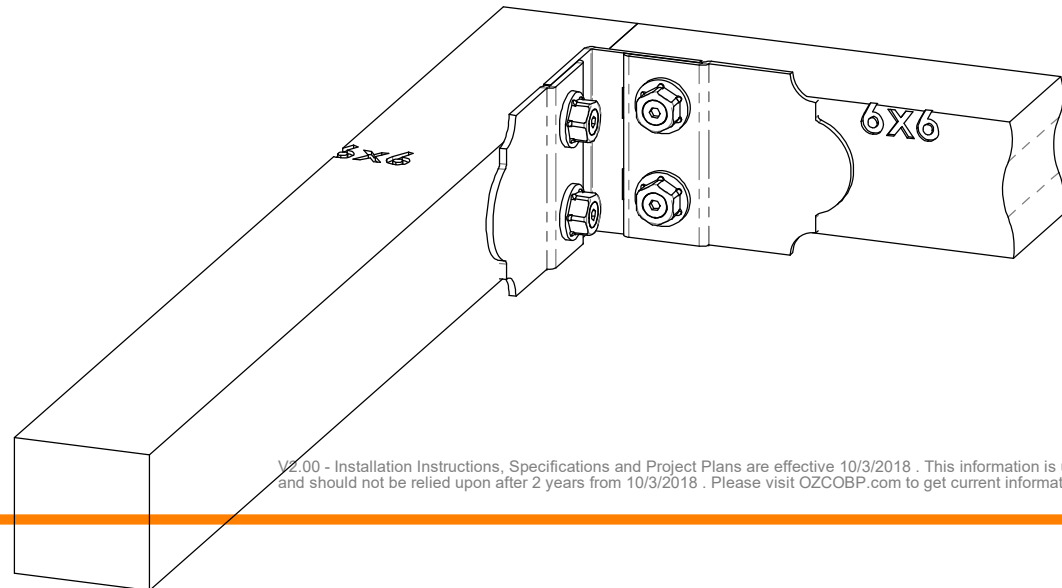

each kit contains 2 assemblies

Weight: 3.71 LBS
 Scale: 1:2
 Last updated: 10/3/2018

56611-10

Weight: 3.71 LBS
Scale: 1:2
Last updated: 10/3/2018

56611-10

Product & Packaging Specs

Truss Accent (TA-LS)

Item #: Typical Installation & Basic Assembly