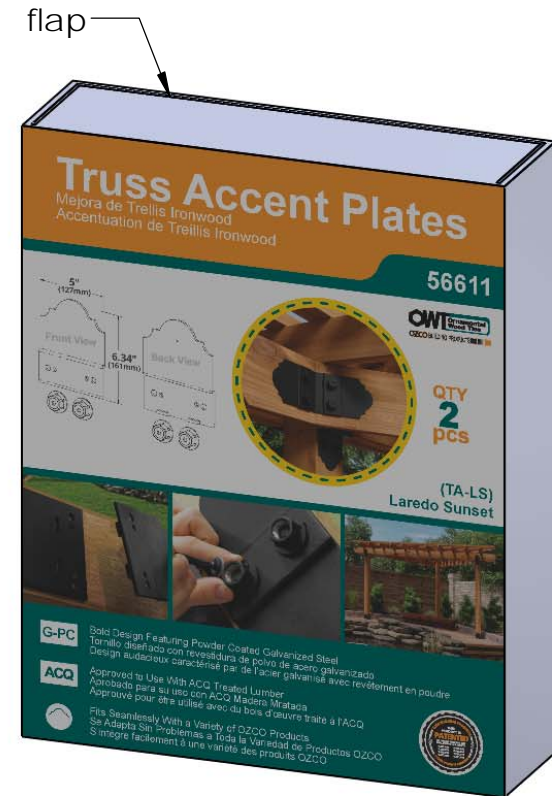

Product & Packaging Specs

Box, 56611

Item #: Box

Material: Corrugated Paper
Finish: See Artwork
Weight: 0.05 LBS
Scale: 1:2
Last updated: 10/3/2018

56611-10