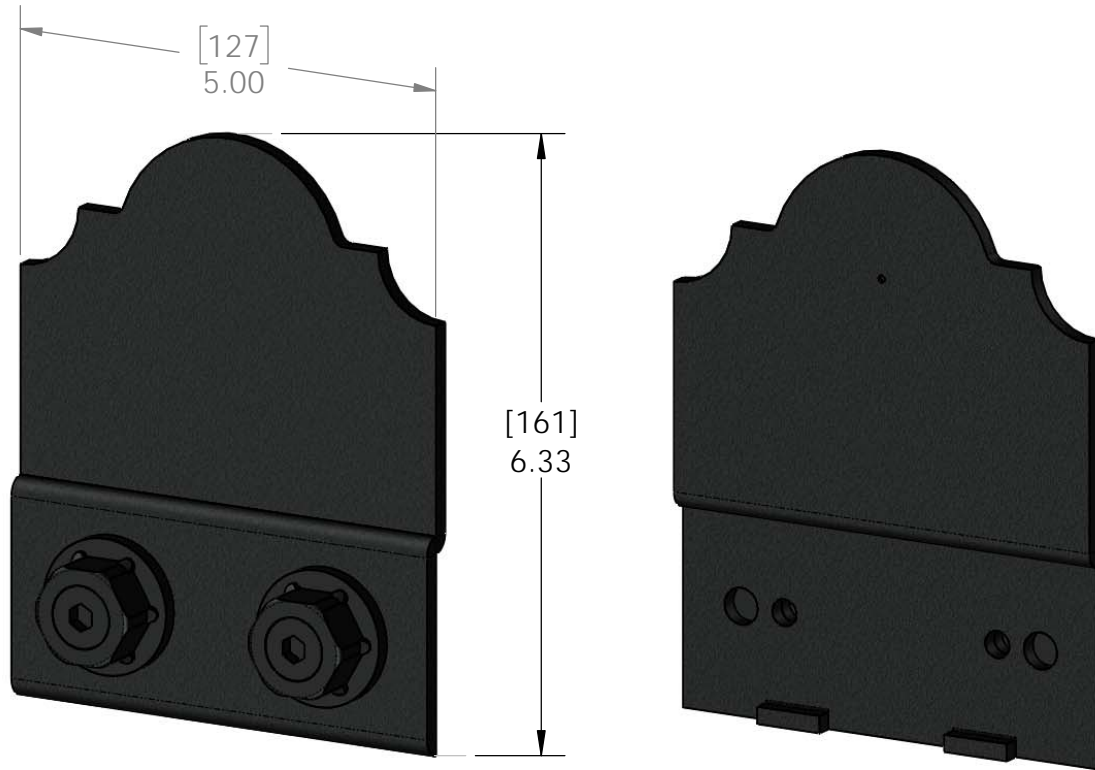

each kit contains 2 assemblies

Weight: 3.71 LBS
 Scale: 1:2
 Last updated: 10/3/2018

56611-10

Weight: 3.71 LBS
Scale: 1:2
Last updated: 10/3/2018

56611-10

Product & Packaging Specs

Truss Accent (TA-LS)

Item #: Typical Installation & Basic Assembly

Weight: 3.71 LBS
Scale: 1:5
Last updated: 10/3/2018

56611-10

Product & Packaging Specs

Truss Accent (TA-LS)

Item #: Typical Installation & Basic Assembly

Weight: 3.71 LBS
Scale: 1:5
Last updated: 10/3/2018

56611-10

Weight: 3.71 LBS
Scale: 1:2
Last updated: 10/3/2018

56611-10

Product & Packaging Specs

Truss Accent (TA-LS)

Item #: Typical Installation & Basic Assembly

Weight: 3.71 LBS
Scale: 1:2
Last updated: 10/3/2018

56611-10

Product & Packaging Specs

1 1/2" Hex Cap Nut (HCN)

Item #: 56621

Weight: 0.04 LBS
Scale: 1:2
Last updated: 10/3/2018

for additional details, see drawing 56621

Product & Packaging Specs

Box, 56611