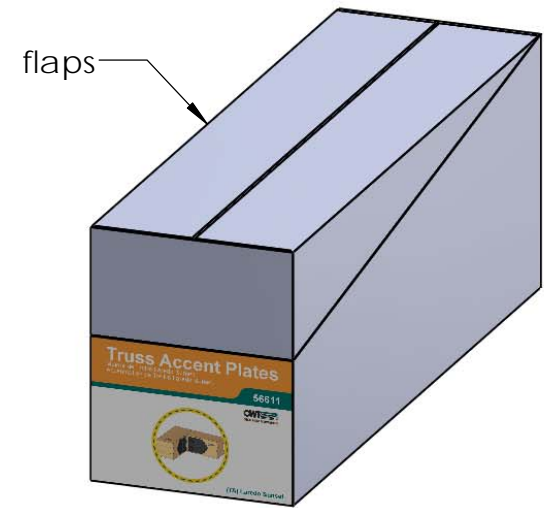

56611-10

Product & Packaging Specs

1 1/2" Hex Cap Nut (HCN)

Item #: 56621

Weight: 0.04 LBS
Scale: 1:2
Last updated: 10/3/2018

for additional details, see drawing 56621

Product & Packaging Specs

Box, 56611

Item #: Box

Material: Corrugated Paper
 Finish: See Artwork
 Weight: 0.05 LBS
 Scale: 1:2
 Last updated: 10/3/2018

56611-10

Product & Packaging Specs

56611 Packing

Item #: Box packing

| ITEM NO. | QTY. | PART NUMBER | DESCRIPTION |
|----------|------|-------------------------------|--------------------------|
| 1 | 1 | 56611 Truss Accent Box Insert | Insert, Truss Accent Box |
| 2 | 1 | 56611 | Truss Accent (TA-LS) |
| 3 | 1 | Box, 56611 | Box, 56611 |

items not shown:

- installation instructions
- parts wrapped in packing foam sheet

Weight: 3.50 LBS
 Scale: 1:3
 Last updated: 10/3/2018

56611-10

Material: Corrugated Paper
 Finish: See artwork
 Weight: 0.24 LBS
 Scale: 1:5
 Last updated: 10/3/2018