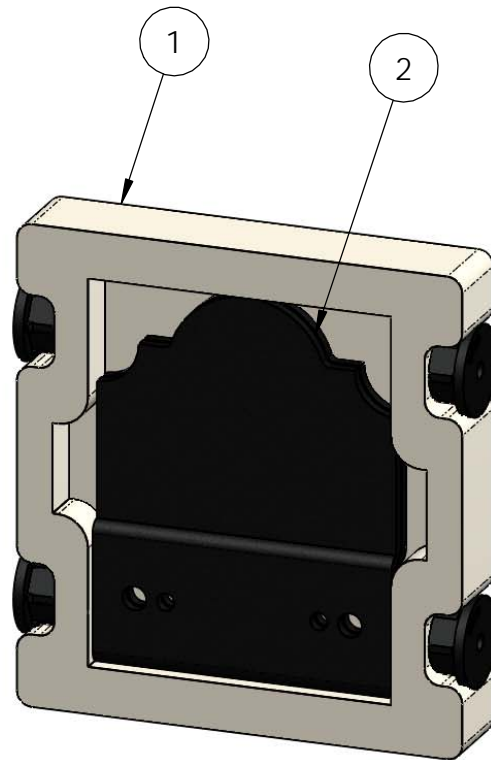

Product & Packaging Specs

56611 Packing

Item #: Box packing

ITEM NO.	QTY.	PART NUMBER	DESCRIPTION
1	1	56611 Truss Accent Box Insert	Insert, Truss Accent Box
2	1	56611	Truss Accent (TA-LS)
3	1	Box, 56611	Box, 56611

items not shown:

- installation instructions
- parts wrapped in packing foam sheet

Weight: 3.50 LBS
Scale: 1:3
Last updated: 10/3/2018

56611-10