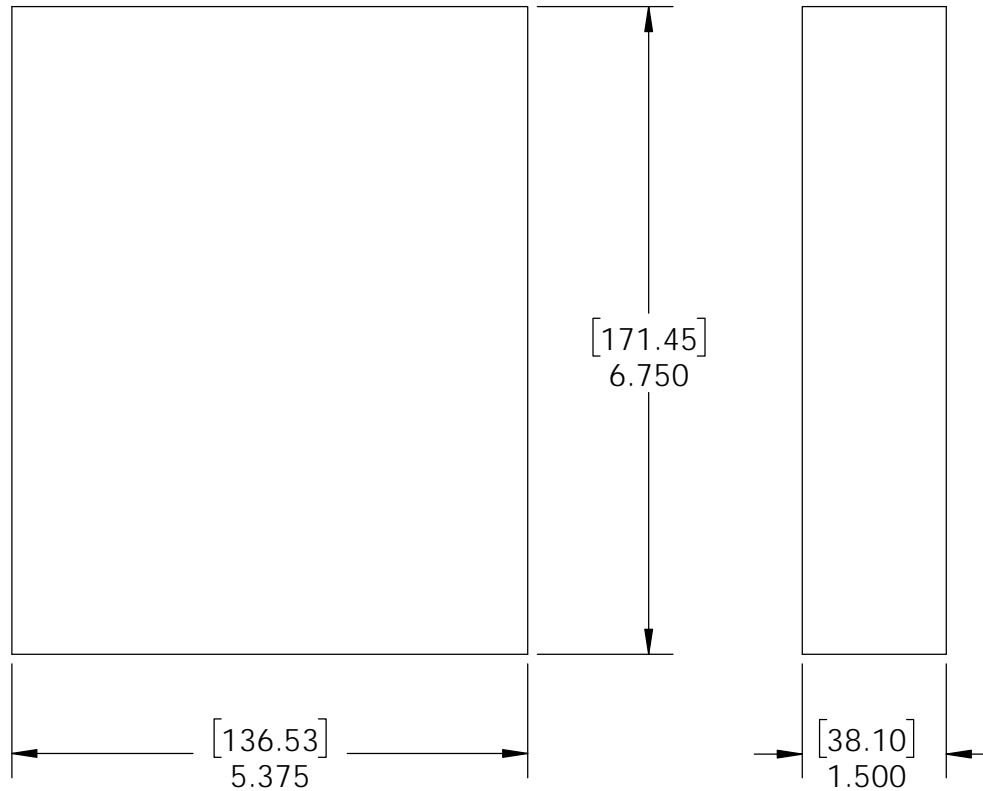

Product & Packaging Specs

Box, 56611

Item #: Box

Material: Corrugated Paper
Finish: See Artwork
Weight: 0.05 LBS
Scale: 1:2
Last updated: 10/3/2018

56611-10