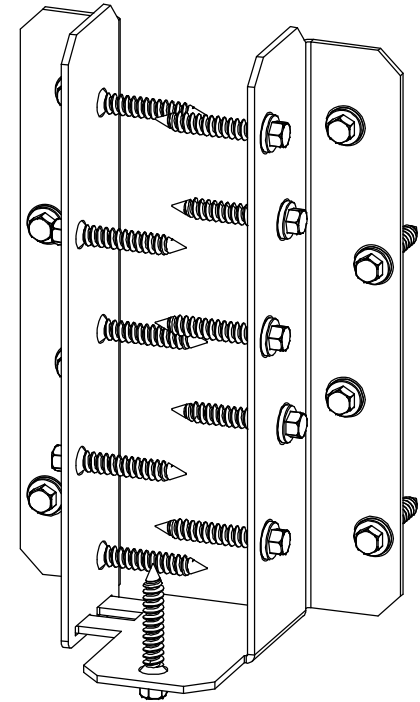

Laredo Sunset
(566XX series)

2 great styles
Same functionality
choose your
connection lifestyle

both styles available for
most products

Ironwood
(517XX series)

kit contains 4 assemblies

56670

Installation Instructions, 56670