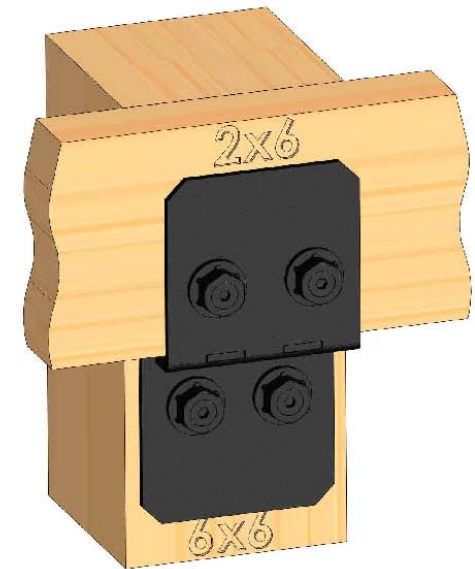

DESIGN

PURCHASE

CONSTRUCT

ENJOY

Installation Instructions,
56670 8-10" Joist Hanger Flush (JHF-810-LS)
51770 8-10" Joist Hanger Flush (JHF-810-IW)

Typical Installation
Laredo Sunset shown

OZCO BUILDING PRODUCTS

Laredo Sunset
(566XX series)

2 great styles
Same functionality
choose your
connection lifestyle

both styles available for
most products

Ironwood
(517XX series)

kit contains 4 assemblies

56670

Installation Instructions, 56670