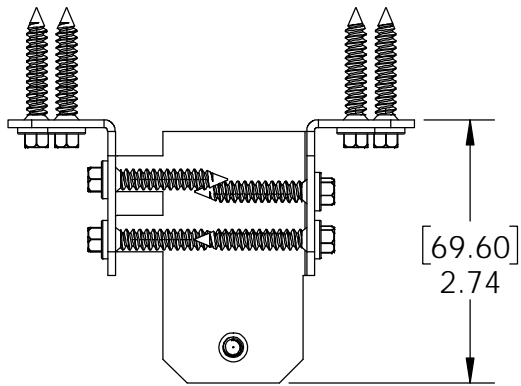

Laredo Sunset
(566XX series)

2 great styles
Same functionality
choose your
connection lifestyle

both styles available for
most products

Ironwood
(517XX series)

kit contains 4 assemblies

56670

Installation Instructions, 56670