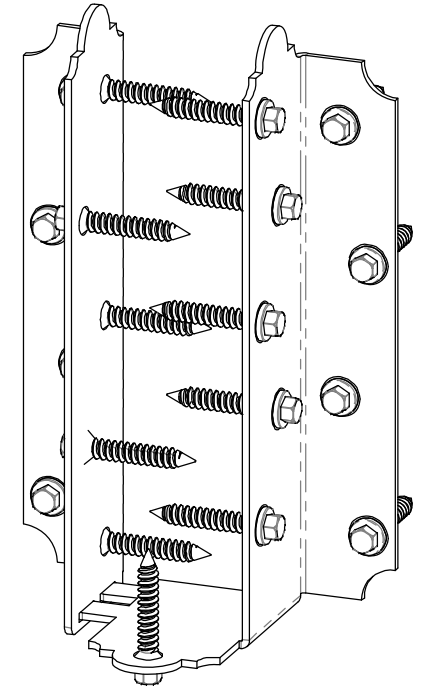

Laredo Sunset
(566XX series)

2 great styles
Same functionality
choose your
connection lifestyle

both styles available for
most products

Ironwood
(517XX series)

kit contains 4 assemblies

56670

Installation Instructions, 56670