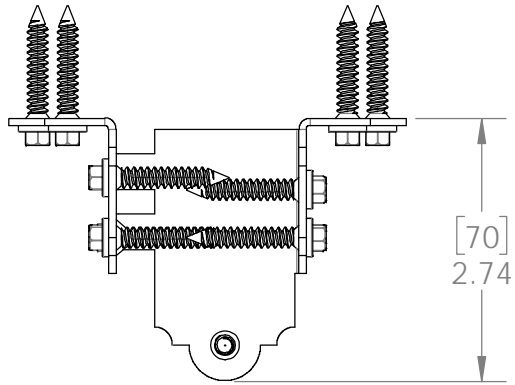

Laredo Sunset
(566XX series)

2 great styles
Same functionality
choose your
connection lifestyle

both styles available for
most products

Ironwood
(517XX series)

kit contains 4 assemblies

56670

Installation Instructions, 56670