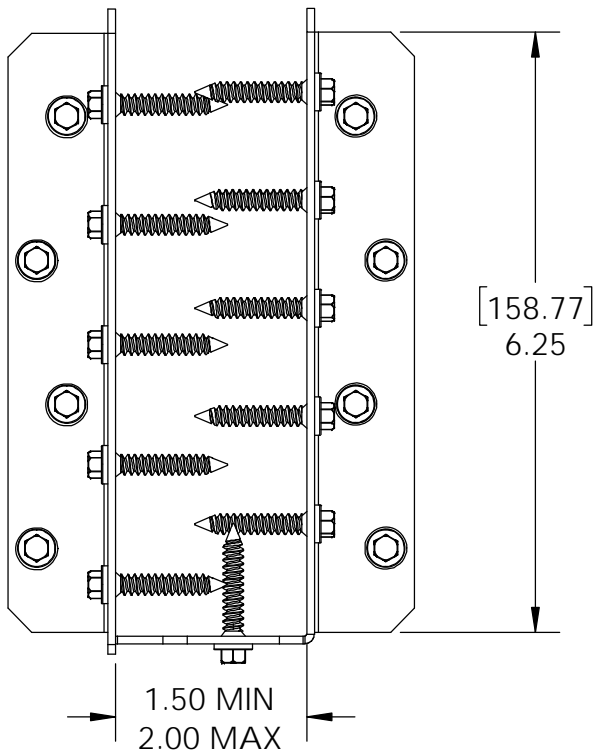

Laredo Sunset
(566XX series)

2 great styles
Same functionality
choose your
connection lifestyle

both styles available for
most products

Ironwood
(517XX series)

kit contains 4 assemblies

56670

Installation Instructions, 56670