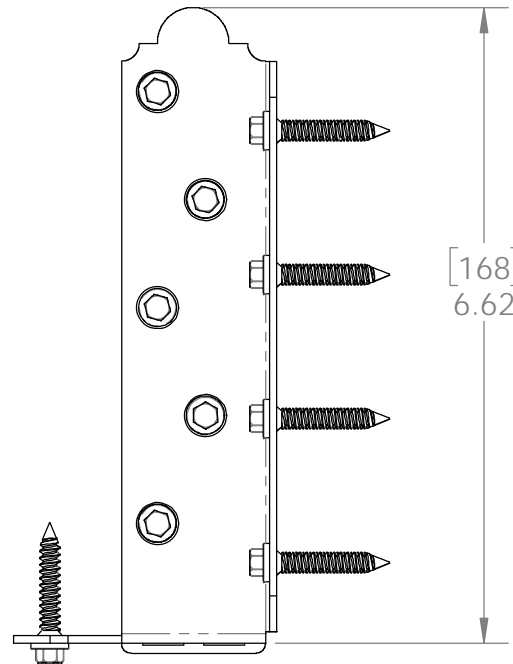

DESIGN

PURCHASE

CONSTRUCT

ENJOY

Installation Instructions,
56670 8-10" Joist Hanger Flush (JHF-810-LS)
51770 8-10" Joist Hanger Flush (JHF-810-IW)

Typical Installation
Laredo Sunset shown

OZCO BUILDING PRODUCTS

Laredo Sunset
(566XX series)

2 great styles
Same functionality
choose your
connection lifestyle

both styles available for
most products

Ironwood
(517XX series)

kit contains 4 assemblies

56670

Installation Instructions, 56670