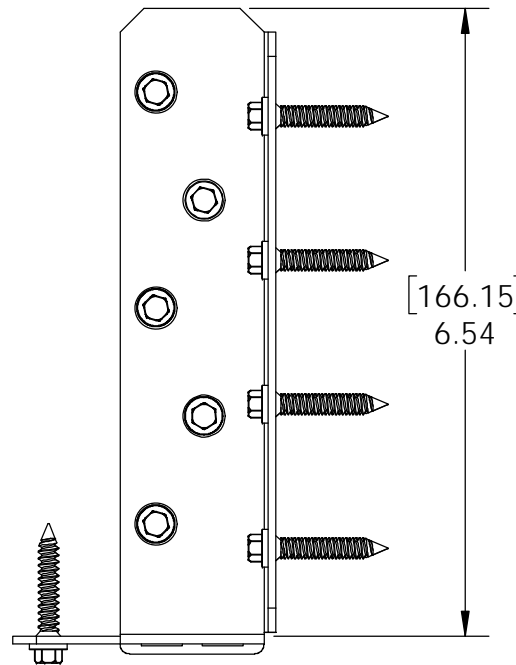

Laredo Sunset
(566XX series)

2 great styles
Same functionality
choose your
connection lifestyle

both styles available for
most products

Ironwood
(517XX series)

kit contains 4 assemblies

56670

Installation Instructions, 56670