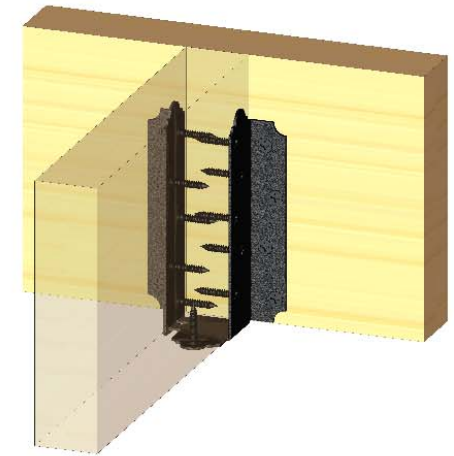

DESIGN

PURCHASE

CONSTRUCT

ENJOY

Installation Instructions,
56670 8-10" Joist Hanger Flush (JHF-810-LS)
51770 8-10" Joist Hanger Flush (JHF-810-IW)

Typical Installation
Laredo Sunset shown

OZCO BUILDING PRODUCTS

Laredo Sunset
(566XX series)

2 great styles
Same functionality
choose your
connection lifestyle

both styles available for
most products

Ironwood
(517XX series)

kit contains 4 assemblies

56670

Installation Instructions, 56670