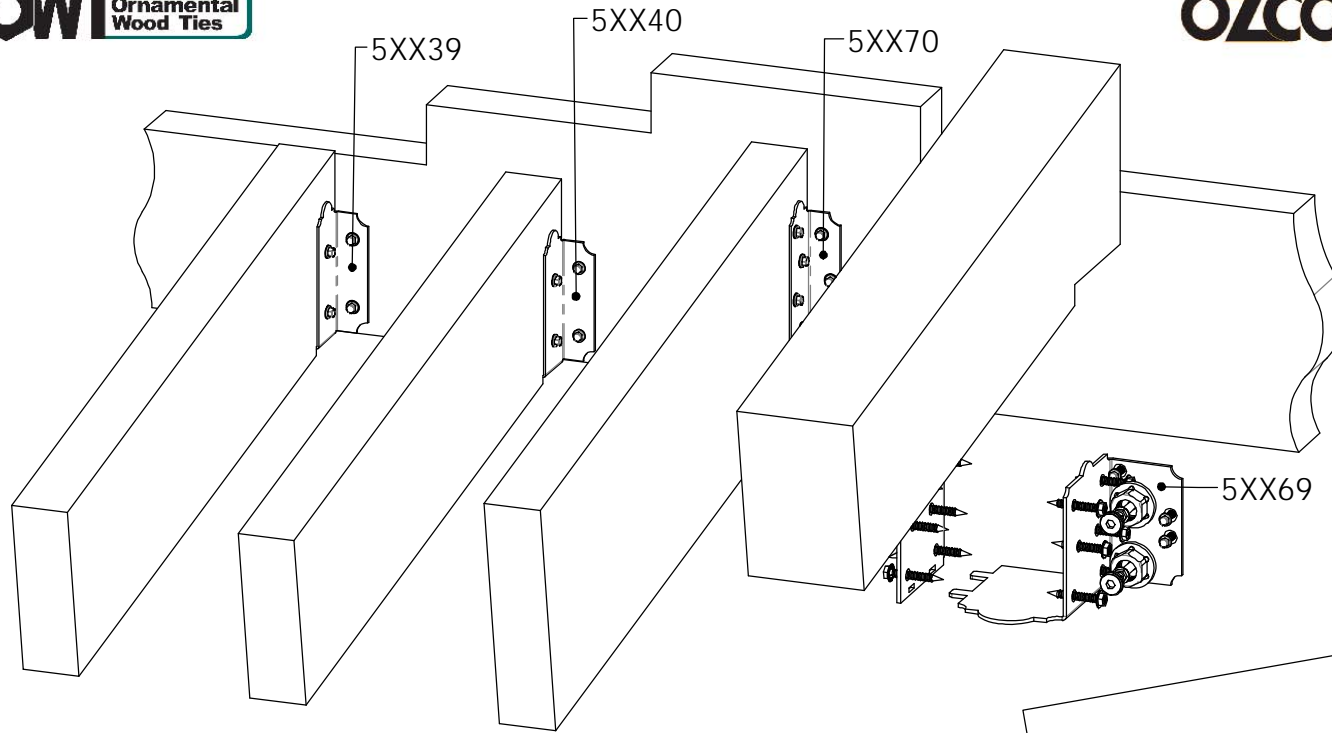

5XX69 angled installation shown; same for other joist hangers