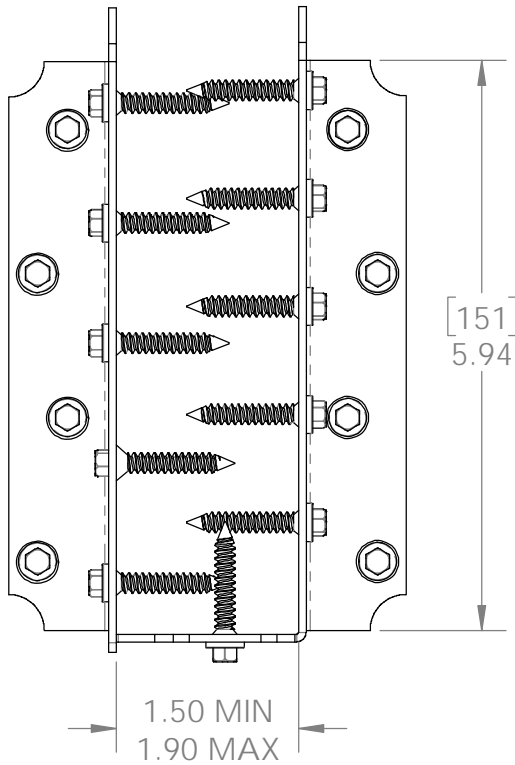

Laredo Sunset
(566XX series)

2 great styles
Same functionality
choose your
connection lifestyle

both styles available for
most products

Ironwood
(517XX series)

kit contains 4 assemblies

56670

Installation Instructions, 56670