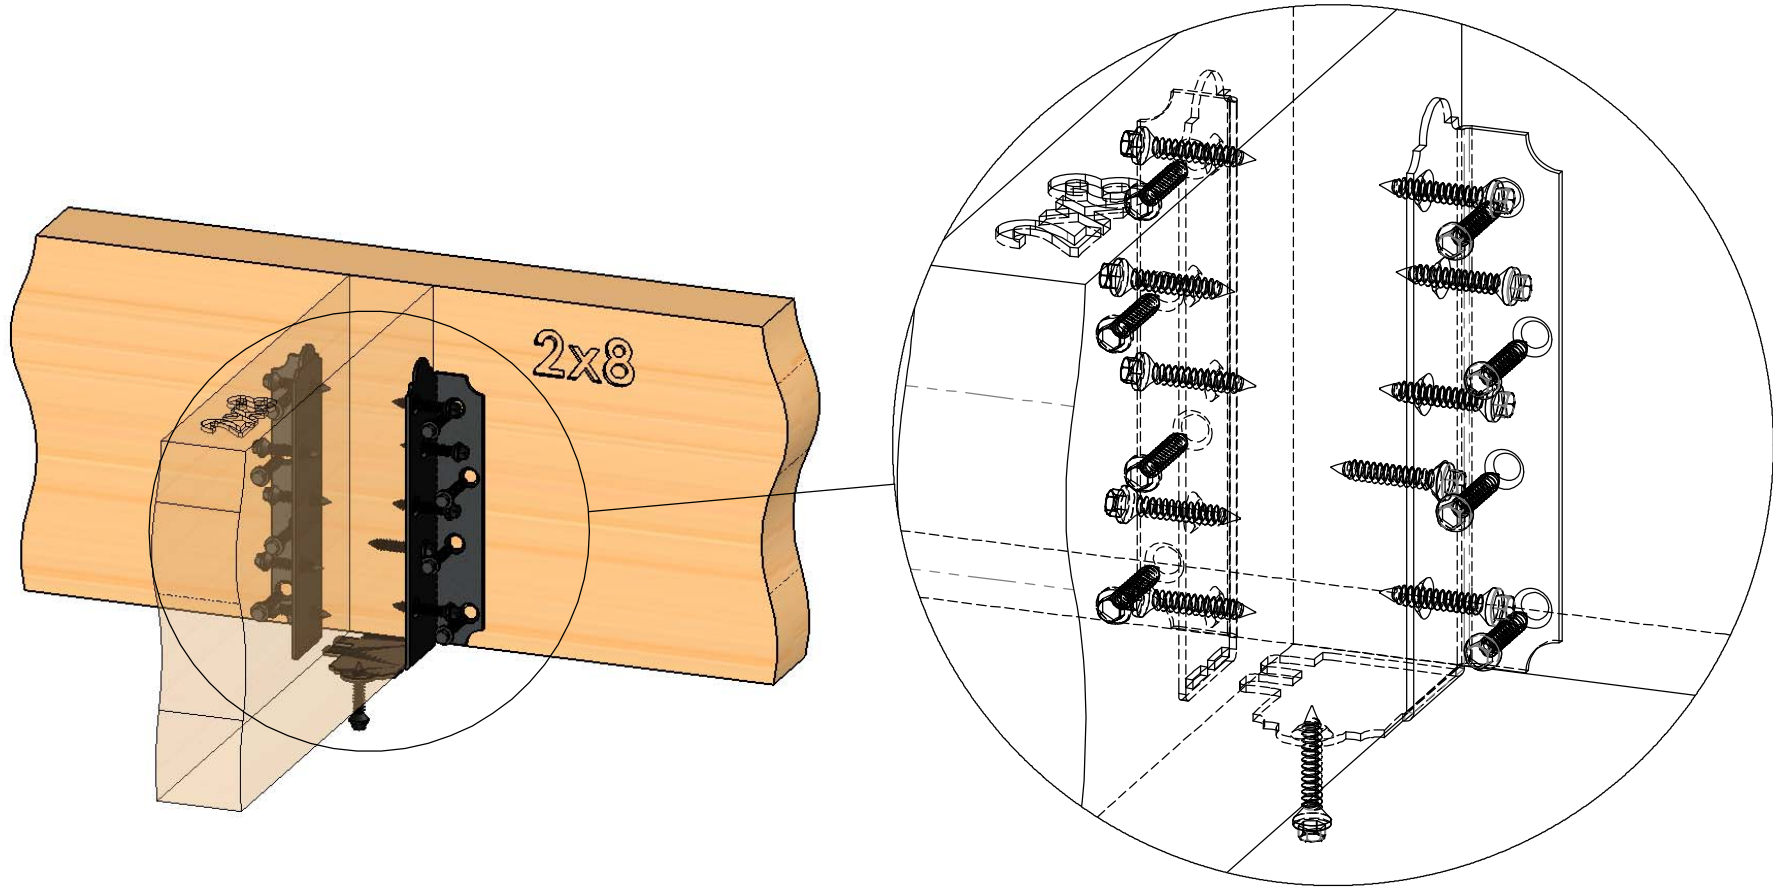

Typical Installation & Basic Assembly

Installation Instructions, 56670

V2.00 - Installation Instructions, Specifications and Project Plans are effective 1/15/2018. This information is updated periodically and should not be relied upon after 2 years from 1/15/2018. Please visit OZCOBP.com to get current information. 7