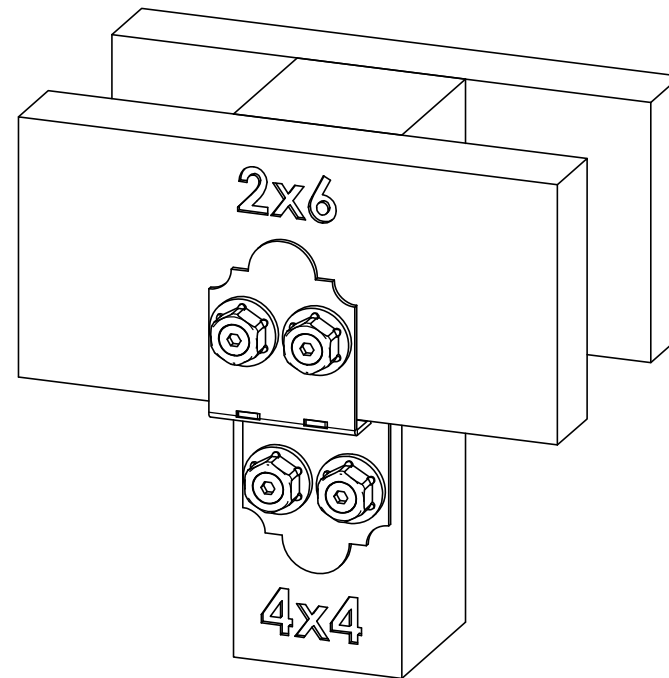

## 4" Post to Beam (P2B-LS-4)

Item #: 56675

Weight: 1.26 LBS  
Scale: 1:1.5  
Last updated: 10/10/2016

56675

# Product & Packaging Specs

4" Post to Beam

Item #: Typical Installation & Basic Assembly

Weight: LBS  
Scale: 1:4  
Last updated: 10/10/2016

56675

# Product & Packaging Specs

4" Post to Beam

Item #: Typical Installation & Basic Assembly

Weight: LBS  
Scale: 1:4  
Last updated: 10/10/2016

56675

ITEM NO.	QTY.	PART NUMBER	DESCRIPTION
1	2	56675-11	Ledge, 4" Post to Beam Laredo Sunset (P2B-LS-4)
2	2	56675-12	Plate, 4" Post to Beam Laredo Sunset (P2B-LS-4)
3	1	Box, 56675	Box, 56675
4	1	Insert, 56675	Insert, 56675
5	1	Box, 56675 Inner	Box, 56675 Inner
6	0.8	56621	1 1/2" Hex Cap Nut (HCN)
7	0.16	56625	OWT Timber Screw 1-3/4"
8	0.16	56627	OWT Timber Screw 3-3/4"