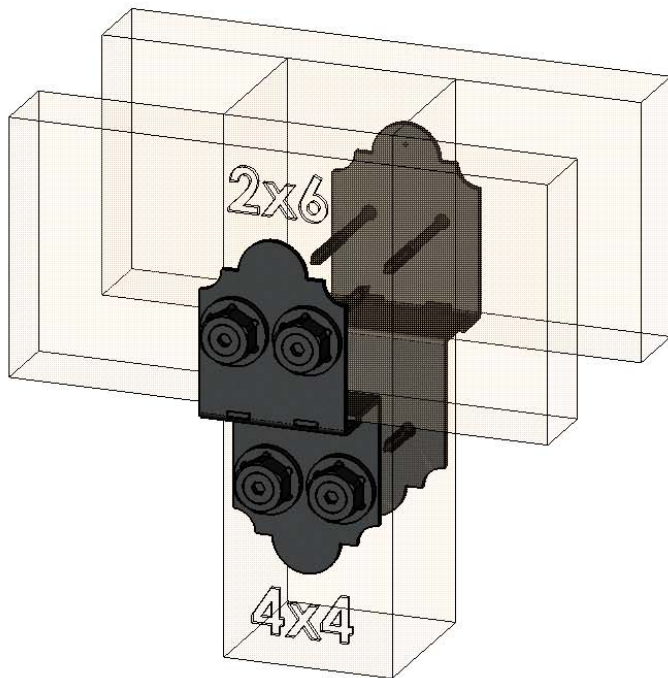

## 4" Post to Beam (P2B-LS-4)

Item #: 56675

ITEM NO.	QTY.	PART NUMBER	DESCRIPTION
2	1	56675-12	Plate, 4" Post to Beam Laredo Sunset (P2B-LS-4)
2	1	56675-11	Ledge, 4" Post to Beam Laredo Sunset (P2B-LS-4)
3	0.4	56621	1 1/2" Hex Cap Nut (HCN)
4	0.08	56627	OWT Timber Screw 3-3/4"
5	0.08	56625	OWT Timber Screw 1-3/4"

## 4" Post to Beam (P2B-LS-4)

Item #: 56675

Weight: 1.26 LBS  
Scale: 1:1.5  
Last updated: 10/10/2016

56675

# Product & Packaging Specs

4" Post to Beam

Item #: Typical Installation & Basic Assembly

Weight: LBS  
Scale: 1:4  
Last updated: 10/10/2016

56675

# Product & Packaging Specs

4" Post to Beam

Item #: Typical Installation & Basic Assembly

Weight: LBS  
Scale: 1:4  
Last updated: 10/10/2016

56675

ITEM NO.	QTY.	PART NUMBER	DESCRIPTION
1	2	56675-11	Ledge, 4" Post to Beam Laredo Sunset (P2B-LS-4)
2	2	56675-12	Plate, 4" Post to Beam Laredo Sunset (P2B-LS-4)
3	1	Box, 56675	Box, 56675
4	1	Insert, 56675	Insert, 56675
5	1	Box, 56675 Inner	Box, 56675 Inner
6	0.8	56621	1 1/2" Hex Cap Nut (HCN)
7	0.16	56625	OWT Timber Screw 1-3/4"
8	0.16	56627	OWT Timber Screw 3-3/4"