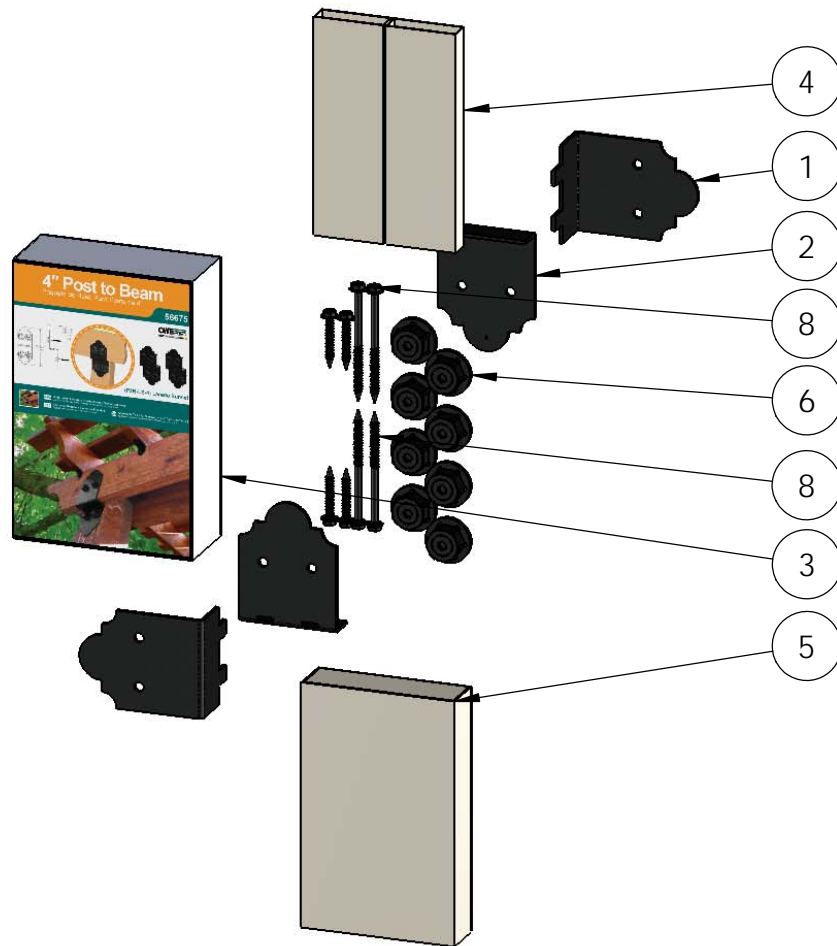

# Product & Packaging Specs

4" Post to Beam

Item #: Typical Installation & Basic Assembly

Weight: LBS  
Scale: 1:4  
Last updated: 10/10/2016

56675

# Product & Packaging Specs

4" Post to Beam

Item #: Typical Installation & Basic Assembly

Weight: LBS  
Scale: 1:4  
Last updated: 10/10/2016

56675

ITEM NO.	QTY.	PART NUMBER	DESCRIPTION
1	2	56675-11	Ledge, 4" Post to Beam Laredo Sunset (P2B-LS-4)
2	2	56675-12	Plate, 4" Post to Beam Laredo Sunset (P2B-LS-4)
3	1	Box, 56675	Box, 56675
4	1	Insert, 56675	Insert, 56675
5	1	Box, 56675 Inner	Box, 56675 Inner
6	0.8	56621	1 1/2" Hex Cap Nut (HCN)
7	0.16	56625	OWT Timber Screw 1-3/4"
8	0.16	56627	OWT Timber Screw 3-3/4"

Weight: 2.60 LBS  
Scale: 1:6  
Last updated: 10/10/2016