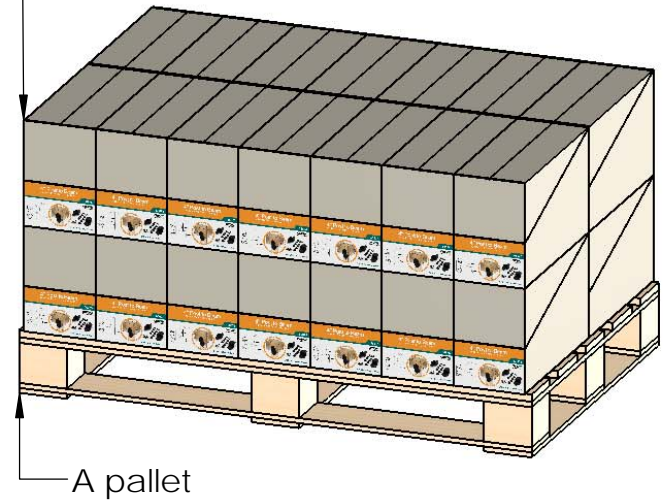

# Product & Packaging Specs

56675 Packing  
 Item #: Case packing

Weight: 16.5 LBS  
 Scale: 1:3  
 Last updated: 10/10/2016

56675

Item #: **56675** | **P2B-LS-4**

4" POST TO BEAM LAREDO SUNSET

**PALLET** 168 pcs

SKU#: 56875

Weight: 216 lbs.

LOT# \_\_\_\_\_ Priority# \_\_\_\_\_ **OWT** **OZCO**

Total number of cases: 28  
 Total number of pieces:  
 28x6=168 pieces on pallet

additional pallet packing instructions  
 plywood on top layer  
 strap to pallet  
 clear wrap around boxes