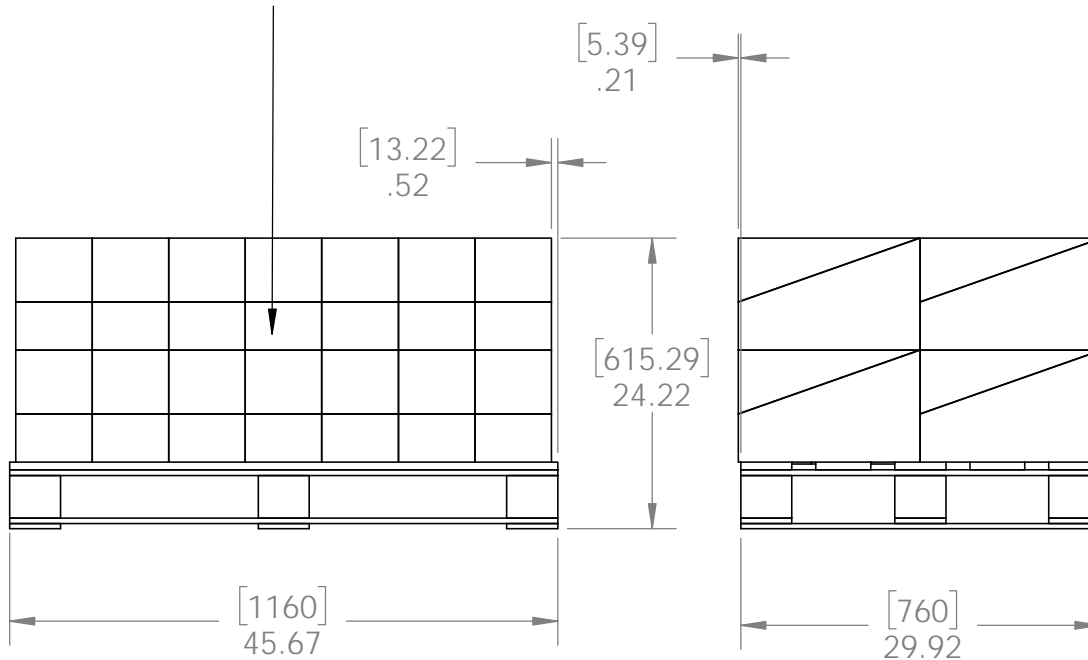

Item #: **56675** | **P2B-LS-4**

4" POST TO BEAM LAREDO SUNSET

PALLET 168 pcs

SKU#: 56875

Weight: 216 lbs.

LOT# _____ Priority# _____ **OWT** **OZCO**