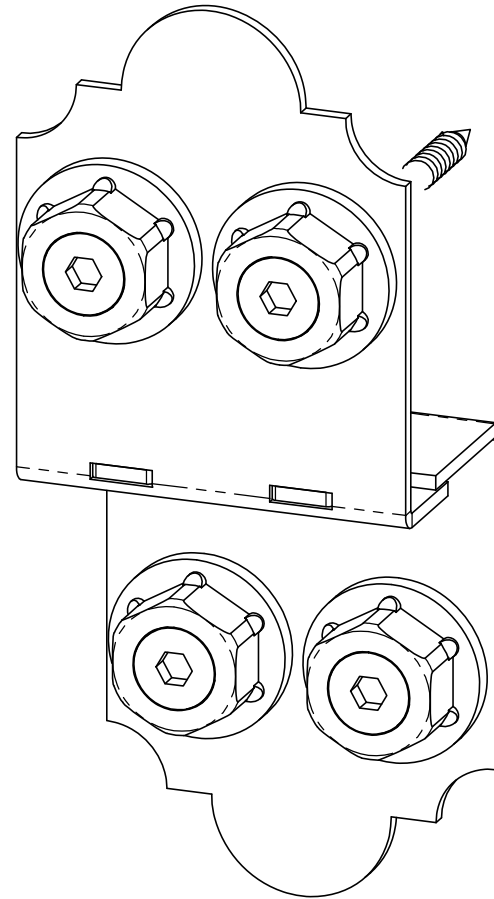

Product & Packaging Specs

4" Post to Beam (P2B-LS-4)

Item #: 56675

Weight: 1.26 LBS
Scale: 1:1.5
Last updated: 10/10/2016

56675