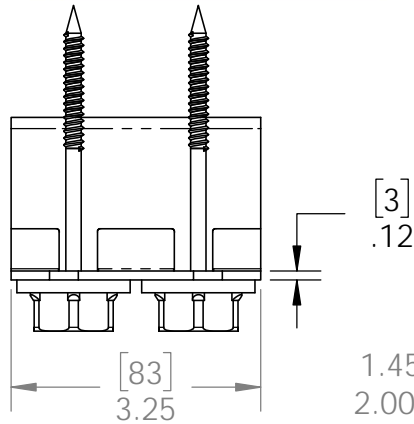

## 4" Post to Beam (P2B-LS-4)

Item #: 56675

ITEM NO.	QTY.	PART NUMBER	DESCRIPTION
2	1	56675-12	Plate, 4" Post to Beam Laredo Sunset (P2B-LS-4)
2	1	56675-11	Ledge, 4" Post to Beam Laredo Sunset (P2B-LS-4)
3	0.4	56621	1 1/2" Hex Cap Nut (HCN)
4	0.08	56627	OWT Timber Screw 3-3/4"
5	0.08	56625	OWT Timber Screw 1-3/4"

1.45 MIN  
2.00 MAX

kit includes 2 assemblies

Weight: 1.26 LBS  
Scale: 1:2.5  
Last updated: 10/10/2016

56675

## 4" Post to Beam (P2B-LS-4)

Item #: 56675

Weight: 1.26 LBS  
Scale: 1:1.5  
Last updated: 10/10/2016

56675

Weight: 216 LBS  
 Scale: 1:16  
 Last updated: 10/10/2016

56675