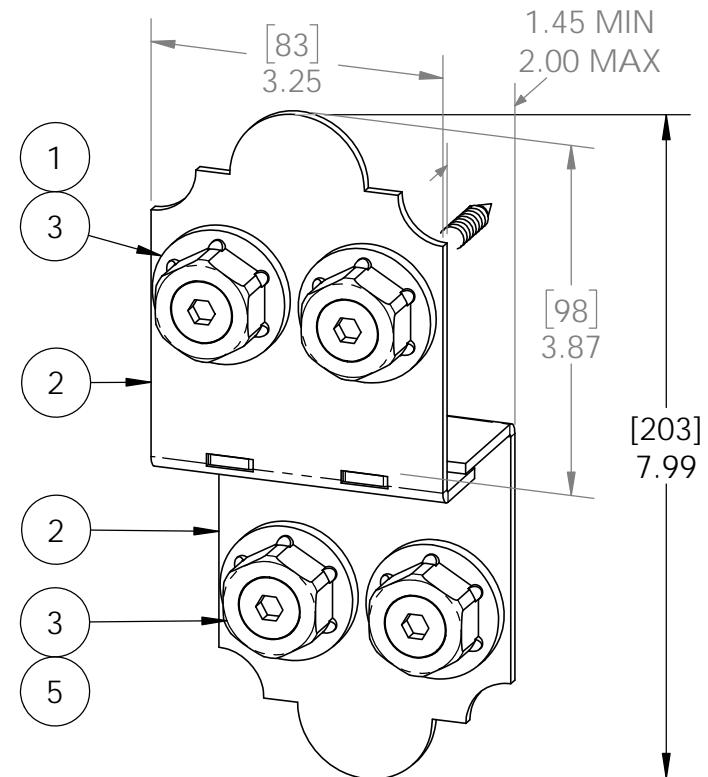

## 4" Post to Beam (P2B-LS-4)

Item #: 56675

ITEM NO.	QTY.	PART NUMBER	DESCRIPTION
2	1	56675-12	Plate, 4" Post to Beam Laredo Sunset (P2B-LS-4)
2	1	56675-11	Ledge, 4" Post to Beam Laredo Sunset (P2B-LS-4)
3	0.4	56621	1 1/2" Hex Cap Nut (HCN)
4	0.08	56627	OWT Timber Screw 3-3/4"
5	0.08	56625	OWT Timber Screw 1-3/4"

1.45 MIN  
2.00 MAX

kit includes 2 assemblies

Weight: 1.26 LBS  
Scale: 1:2.5  
Last updated: 10/10/2016

56675

## 4" Post to Beam (P2B-LS-4)

Item #: 56675

Weight: 1.26 LBS  
Scale: 1:1.5  
Last updated: 10/10/2016

56675

Weight: 216 LBS  
 Scale: 1:16  
 Last updated: 10/10/2016

56675