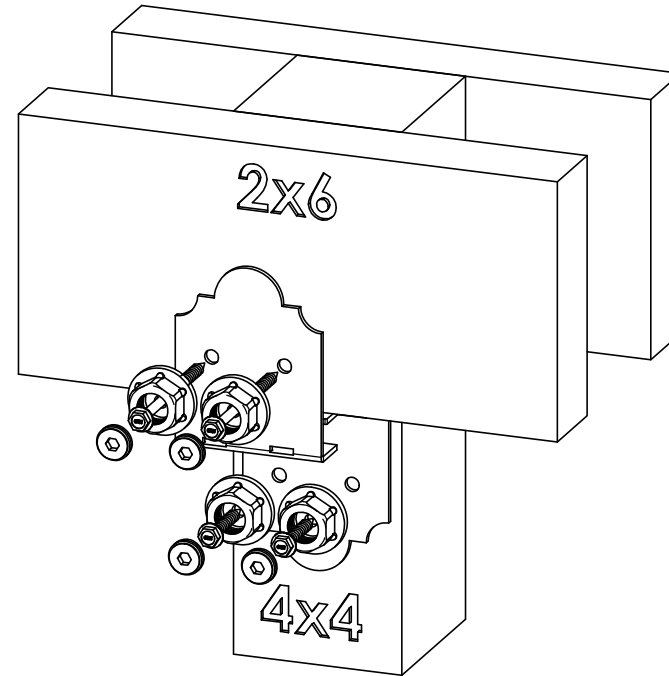

## 4" Post to Beam (P2B-LS-4)

Item #: 56675

Weight: 1.26 LBS  
Scale: 1:1.5  
Last updated: 10/10/2016

56675

# Product & Packaging Specs

4" Post to Beam

Item #: Typical Installation & Basic Assembly

Weight: LBS  
Scale: 1:4  
Last updated: 10/10/2016

56675

# Product & Packaging Specs

4" Post to Beam

Item #: Typical Installation & Basic Assembly

Weight: LBS  
Scale: 1:4  
Last updated: 10/10/2016

56675

ITEM NO.	QTY.	PART NUMBER	DESCRIPTION
1	2	56675-11	Ledge, 4" Post to Beam Laredo Sunset (P2B-LS-4)
2	2	56675-12	Plate, 4" Post to Beam Laredo Sunset (P2B-LS-4)
3	1	Box, 56675	Box, 56675
4	1	Insert, 56675	Insert, 56675
5	1	Box, 56675 Inner	Box, 56675 Inner
6	0.8	56621	1 1/2" Hex Cap Nut (HCN)
7	0.16	56625	OWT Timber Screw 1-3/4"
8	0.16	56627	OWT Timber Screw 3-3/4"