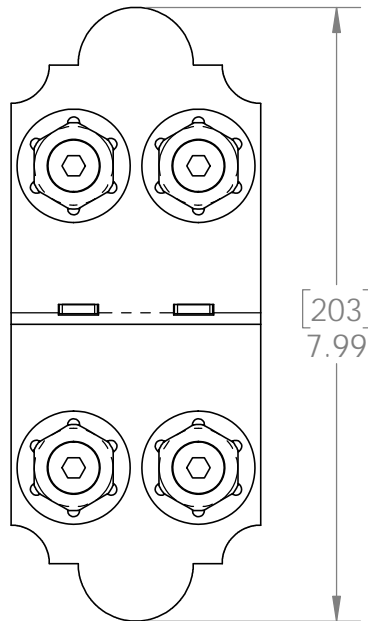

## 4" Post to Beam (P2B-LS-4)

Item #: 56675

ITEM NO.	QTY.	PART NUMBER	DESCRIPTION
2	1	56675-12	Plate, 4" Post to Beam Laredo Sunset (P2B-LS-4)
2	1	56675-11	Ledge, 4" Post to Beam Laredo Sunset (P2B-LS-4)
3	0.4	56621	1 1/2" Hex Cap Nut (HCN)
4	0.08	56627	OWT Timber Screw 3-3/4"
5	0.08	56625	OWT Timber Screw 1-3/4"

1.45 MIN  
2.00 MAX

kit includes 2 assemblies

Weight: 1.26 LBS  
Scale: 1:2.5  
Last updated: 10/10/2016

56675

Weight: 2.60 LBS  
Scale: 1:6  
Last updated: 10/10/2016

Weight: 216 LBS  
 Scale: 1:16  
 Last updated: 10/10/2016

56675