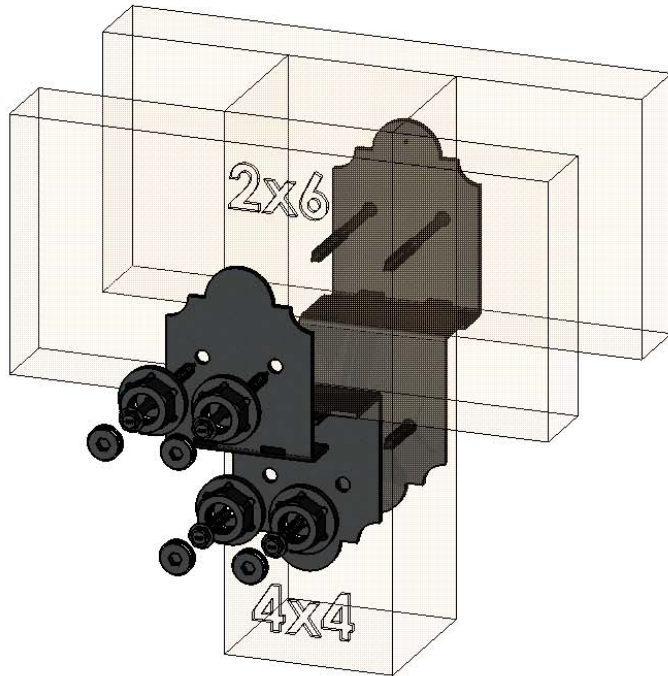

## 4" Post to Beam (P2B-LS-4)

Item #: 56675

Weight: 1.26 LBS  
Scale: 1:1.5  
Last updated: 10/10/2016

56675

# Product & Packaging Specs

4" Post to Beam

Item #: Typical Installation & Basic Assembly

Weight: LBS  
Scale: 1:4  
Last updated: 10/10/2016

56675

# Product & Packaging Specs

4" Post to Beam

Item #: Typical Installation & Basic Assembly

Weight: LBS  
Scale: 1:4  
Last updated: 10/10/2016

56675

ITEM NO.	QTY.	PART NUMBER	DESCRIPTION
1	2	56675-11	Ledge, 4" Post to Beam Laredo Sunset (P2B-LS-4)
2	2	56675-12	Plate, 4" Post to Beam Laredo Sunset (P2B-LS-4)
3	1	Box, 56675	Box, 56675
4	1	Insert, 56675	Insert, 56675
5	1	Box, 56675 Inner	Box, 56675 Inner
6	0.8	56621	1 1/2" Hex Cap Nut (HCN)
7	0.16	56625	OWT Timber Screw 1-3/4"
8	0.16	56627	OWT Timber Screw 3-3/4"