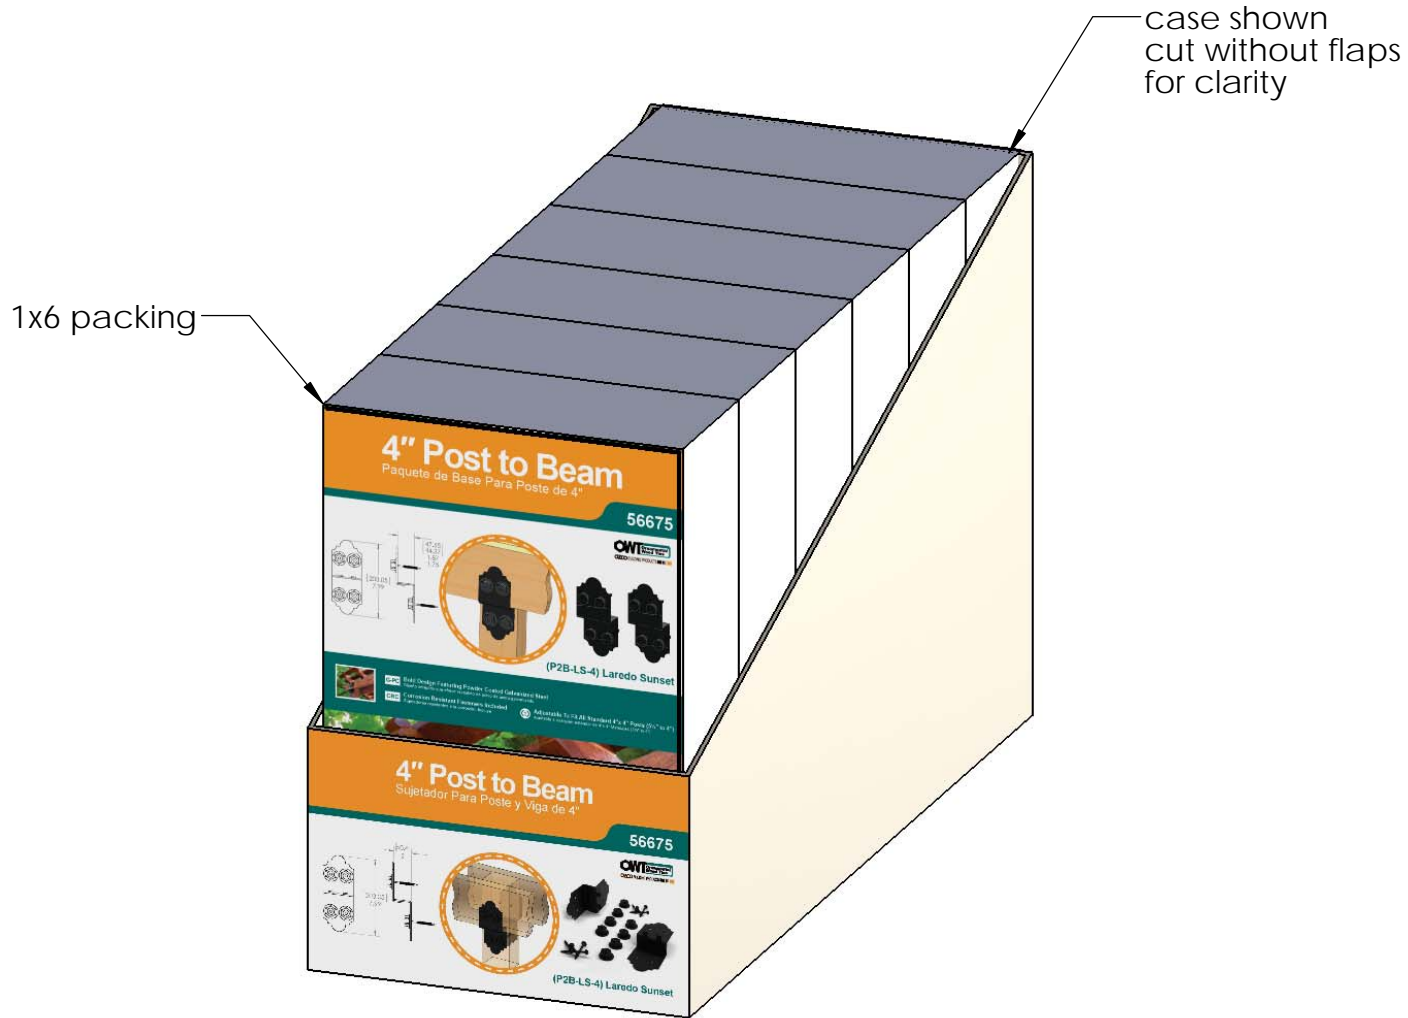

Product & Packaging Specs

56675 Packing
Item #: Case packing

Weight: 16.5 LBS
Scale: 1:3
Last updated: 10/10/2016

56675