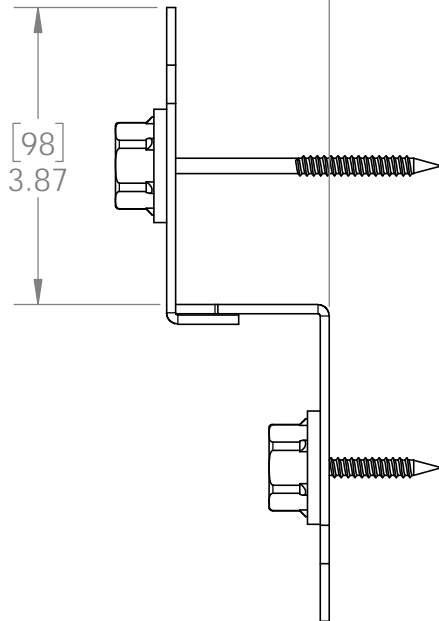

kit includes 2 assemblies

Weight: 1.26 LBS
Scale: 1:2.5
Last updated: 10/10/2016

56675