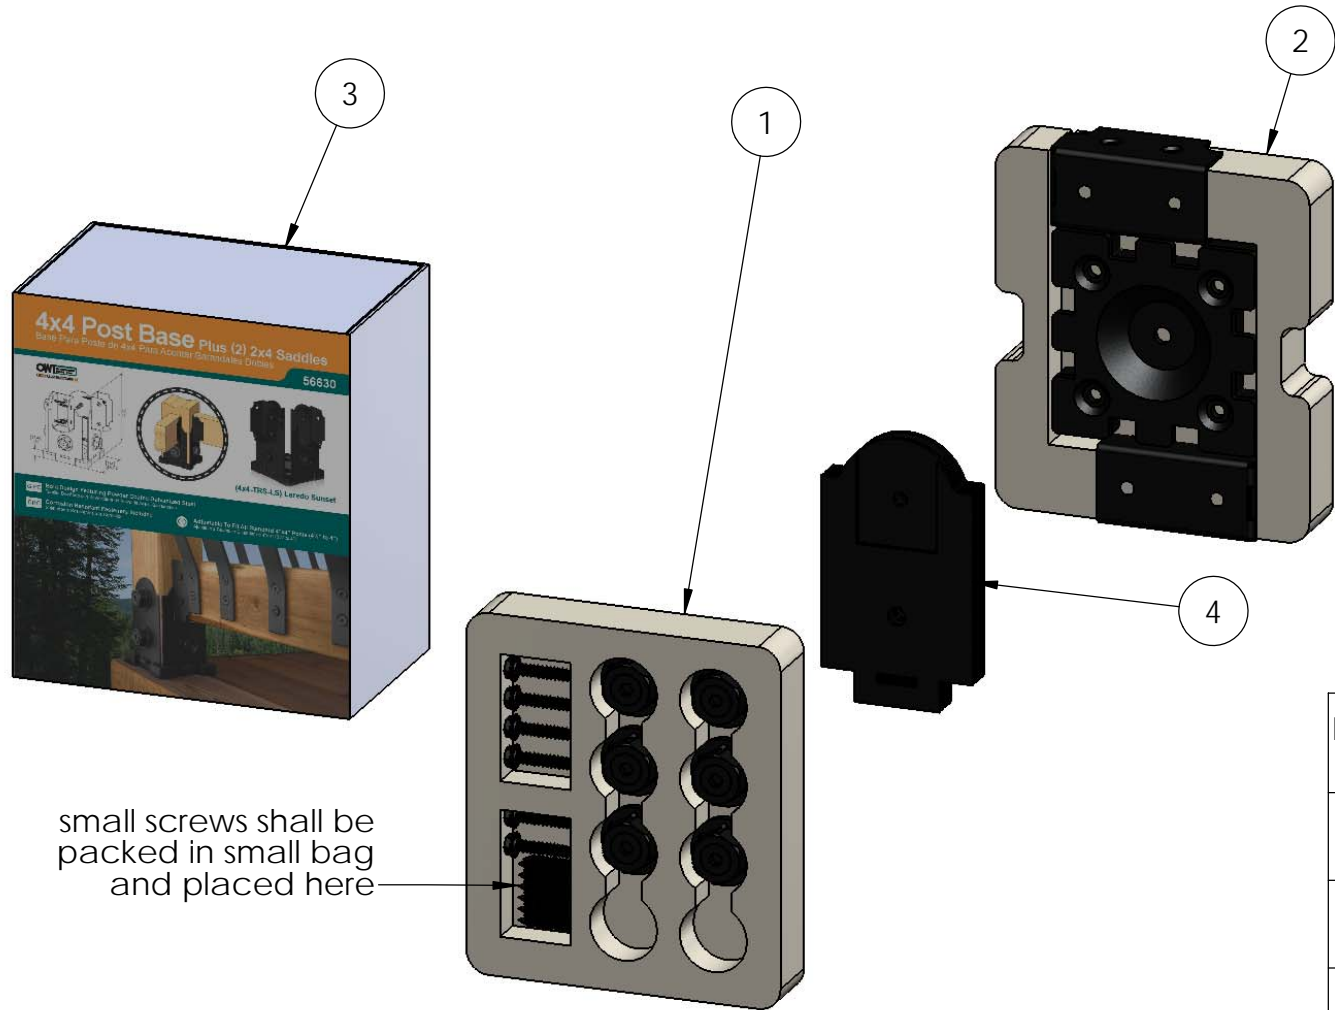

OZCO BUILDING PRODUCTS

Product & Packaging Specs

4x4 Post Base with 2 Rail Saddles (4X4-TRS-LS)

Item #: 56630

ITEM NO.	QTY.	PART NUMBER	DESCRIPTION
1	2	56630-11	Plate, 4x4 Rail Saddle
2	2	56607-15	Plate, 4x4 Side Compression
3	1	56607-11	Assembly, 4x4 Stand Off
4	2	56641-12	Bracket, 2x4 Top Rail Saddle
5	0.6	56621	1 1/2" Hex Cap Nut (HCN)
6	12	80016	Screw, #12x1.25 T25
7	0.24	56625	OWT Timber Screw 1-3/4"

56630-10

OZCO BUILDING PRODUCTS

Product & Packaging Specs

Typical Installation

Item #: 56630

Weight: 11.10 LBS
Scale: 1:2
Last updated: 10/10/2016

56630-10

OZCO BUILDING PRODUCTS

Product & Packaging Specs

Typical Installation

Item #: 56630

Weight: 11.10 LBS
Scale: 1:2
Last updated: 10/10/2016

56630-10

small screws shall be packed in small bag and placed here

ITEM NO.	QTY.	PART NUMBER	DESCRIPTION
1	1	Insert, Rail Saddle	Insert, Rail Saddle
2	1	Insert, Rail Saddle	Insert, Rail Saddle
3	1	Box, 56630	Box, 56630
4	1	56630	4x4 Post Base with 2 Rail Saddles (4X4-TRS-LS)