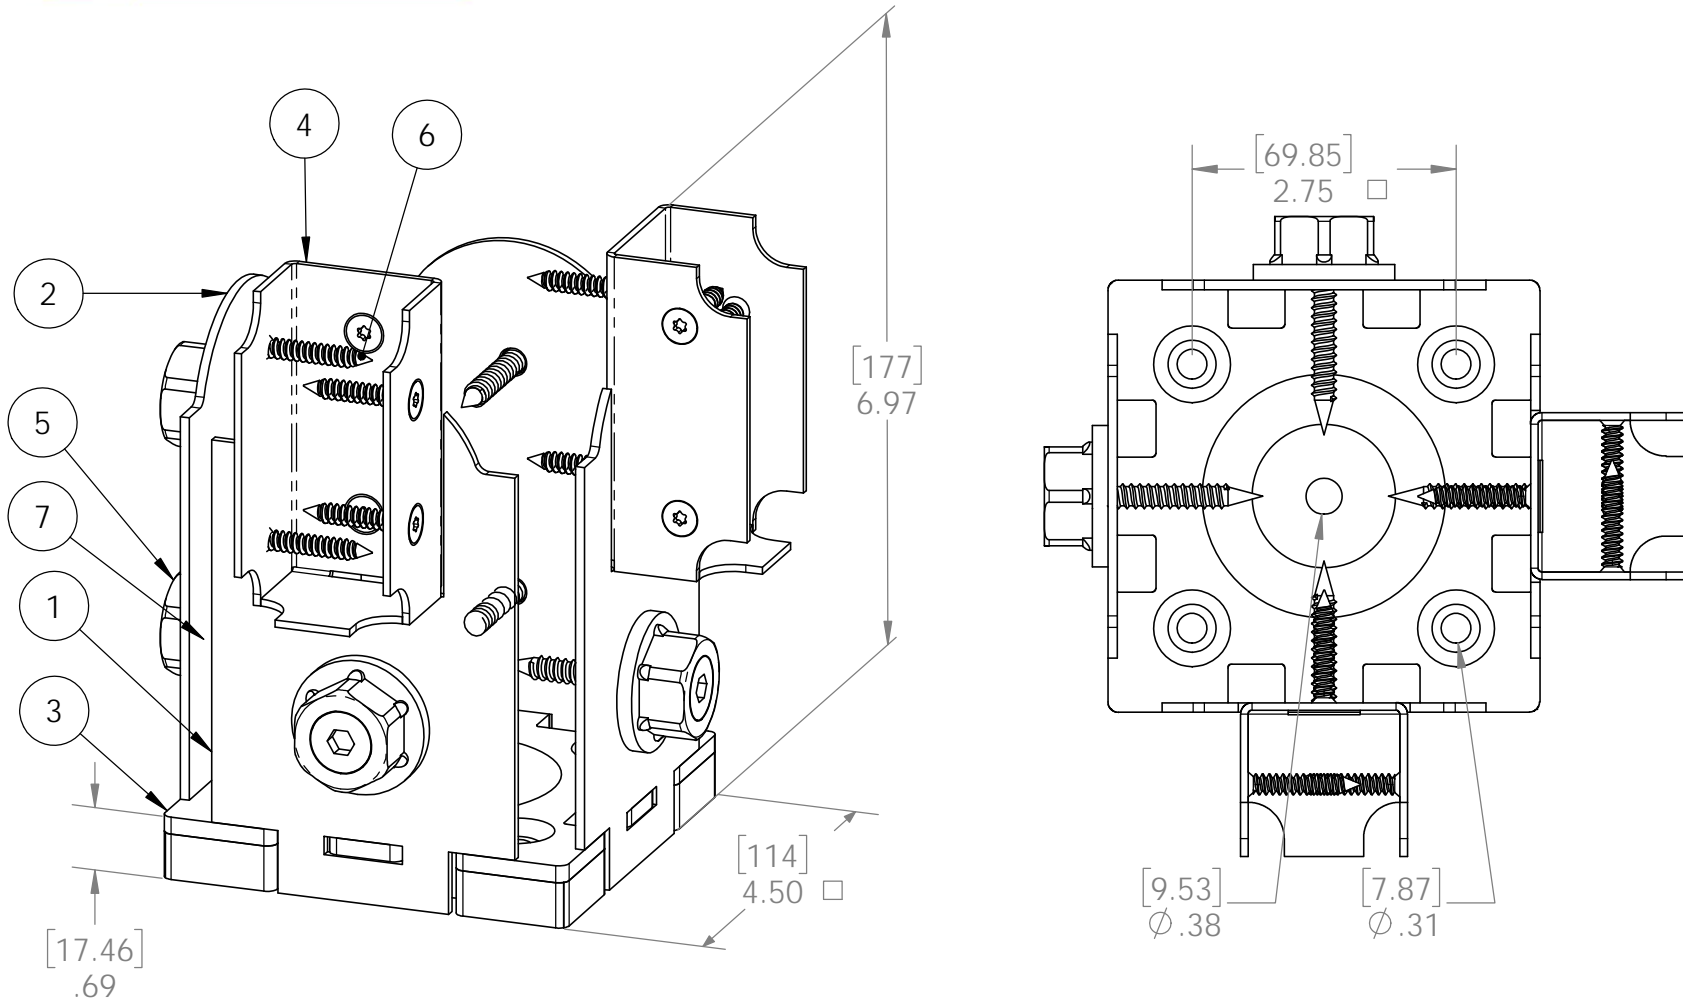

OZCO BUILDING PRODUCTS

Product & Packaging Specs

4x4 Post Base with 2 Rail Saddles (4X4-TRS-LS)

Item #: 56630

ITEM NO.	QTY.	PART NUMBER	DESCRIPTION
1	2	56630-11	Plate, 4x4 Rail Saddle
2	2	56607-15	Plate, 4x4 Side Compression
3	1	56607-11	Assembly, 4x4 Stand Off
4	2	56641-12	Bracket, 2x4 Top Rail Saddle
5	0.6	56621	1 1/2" Hex Cap Nut (HCN)
6	12	80016	Screw, #12x1.25 T25
7	0.24	56625	OWT Timber Screw 1-3/4"

Weight: 4.02 LBS
 Scale: 1:2
 Last updated: 10/10/2016

56630-10

OZCO BUILDING PRODUCTS

Product & Packaging Specs

4x4 Post Base with 2 Rail Saddles (4X4-TRS-LS)

Item #: 56630

Weight: 4.02 LBS
Scale: 1:2
Last updated: 10/10/2016

56630-10

OZCO BUILDING PRODUCTS

Product & Packaging Specs

Typical Installation

Item #: 56630

Weight: 11.10 LBS
Scale: 1:2
Last updated: 10/10/2016

56630-10

OZCO BUILDING PRODUCTS

Product & Packaging Specs

Typical Installation

Item #: 56630

Weight: 11.10 LBS
Scale: 1:2
Last updated: 10/10/2016

56630-10

small screws shall be packed in small bag and placed here

ITEM NO.	QTY.	PART NUMBER	DESCRIPTION
1	1	Insert, Rail Saddle	Insert, Rail Saddle
2	1	Insert, Rail Saddle	Insert, Rail Saddle
3	1	Box, 56630	Box, 56630
4	1	56630	4x4 Post Base with 2 Rail Saddles (4X4-TRS-LS)