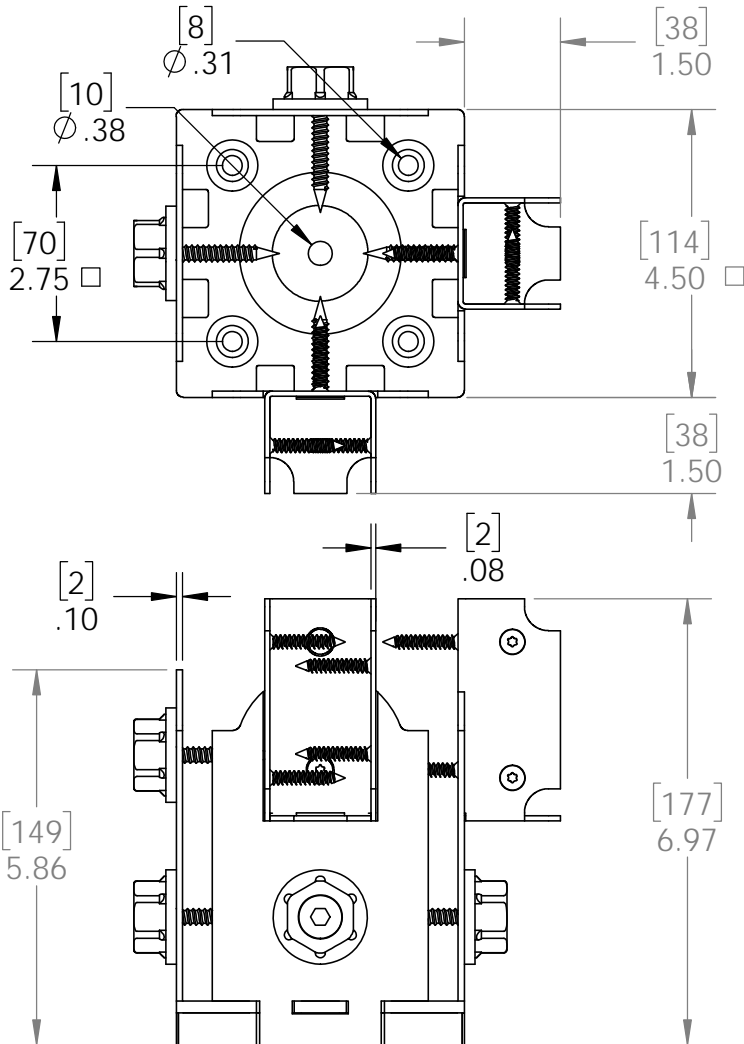

OZCO BUILDING PRODUCTS

Product & Packaging Specs

4x4 Post Base with 2 Rail Saddles (4X4-TRS-LS)

Item #: 56630

ITEM NO.	QTY.	PART NUMBER	DESCRIPTION
1	2	56630-11	Plate, 4x4 Rail Saddle
2	2	56607-15	Plate, 4x4 Side Compression
3	1	56607-11	Assembly, 4x4 Stand Off
4	2	56641-12	Bracket, 2x4 Top Rail Saddle
5	0.6	56621	1 1/2" Hex Cap Nut (HCN)
6	12	80016	Screw, #12x1.25 T25
7	0.24	56625	OWT Timber Screw 1-3/4"

Weight: 4.02 LBS
 Scale: 1:2
 Last updated: 10/10/2016

56630-10

OZCO BUILDING PRODUCTS

Product & Packaging Specs

4x4 Post Base with 2 Rail Saddles (4X4-TRS-LS)

Item #: 56630

Weight: 4.02 LBS
Scale: 1:2
Last updated: 10/10/2016

56630-10

OZCO BUILDING PRODUCTS

Product & Packaging Specs

Typical Installation

Item #: 56630

Weight: 11.10 LBS
Scale: 1:2
Last updated: 10/10/2016

56630-10

OZCO BUILDING PRODUCTS

Product & Packaging Specs

Typical Installation

Item #: 56630

Weight: 11.10 LBS
Scale: 1:2
Last updated: 10/10/2016

56630-10

small screws shall be packed in small bag and placed here

ITEM NO.	QTY.	PART NUMBER	DESCRIPTION
1	1	Insert, Rail Saddle	Insert, Rail Saddle
2	1	Insert, Rail Saddle	Insert, Rail Saddle
3	1	Box, 56630	Box, 56630
4	1	56630	4x4 Post Base with 2 Rail Saddles (4X4-TRS-LS)