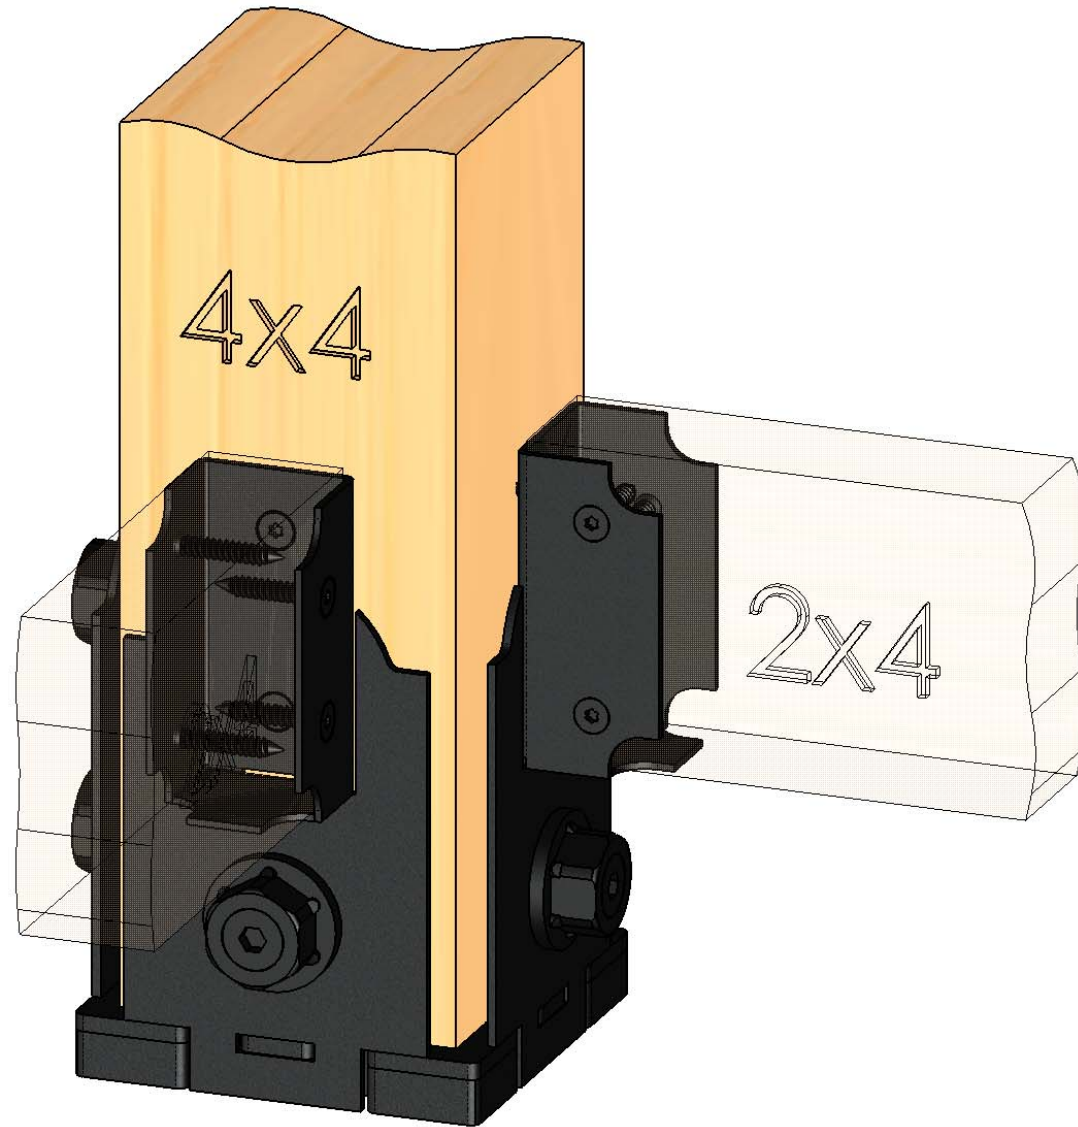

OZCO BUILDING PRODUCTS

Product & Packaging Specs

4x4 Post Base with 2 Rail Saddles (4X4-TRS-LS)

Item #: 56630

ITEM NO.	QTY.	PART NUMBER	DESCRIPTION
1	2	56630-11	Plate, 4x4 Rail Saddle
2	2	56607-15	Plate, 4x4 Side Compression
3	1	56607-11	Assembly, 4x4 Stand Off
4	2	56641-12	Bracket, 2x4 Top Rail Saddle
5	0.6	56621	1 1/2" Hex Cap Nut (HCN)
6	12	80016	Screw, #12x1.25 T25
7	0.24	56625	OWT Timber Screw 1-3/4"

Weight: 4.02 LBS
 Scale: 1:2
 Last updated: 10/10/2016

56630-10

OZCO BUILDING PRODUCTS

Product & Packaging Specs

4x4 Post Base with 2 Rail Saddles (4X4-TRS-LS)

Item #: 56630

Weight: 4.02 LBS
Scale: 1:2
Last updated: 10/10/2016

56630-10

OZCO BUILDING PRODUCTS

Product & Packaging Specs

Typical Installation

Item #: 56630

Weight: 11.10 LBS
Scale: 1:2
Last updated: 10/10/2016

56630-10

OZCO BUILDING PRODUCTS

Product & Packaging Specs

Typical Installation

Item #: 56630

Weight: 11.10 LBS
Scale: 1:2
Last updated: 10/10/2016

56630-10

small screws shall be packed in small bag and placed here

ITEM NO.	QTY.	PART NUMBER	DESCRIPTION
1	1	Insert, Rail Saddle	Insert, Rail Saddle
2	1	Insert, Rail Saddle	Insert, Rail Saddle
3	1	Box, 56630	Box, 56630
4	1	56630	4x4 Post Base with 2 Rail Saddles (4X4-TRS-LS)