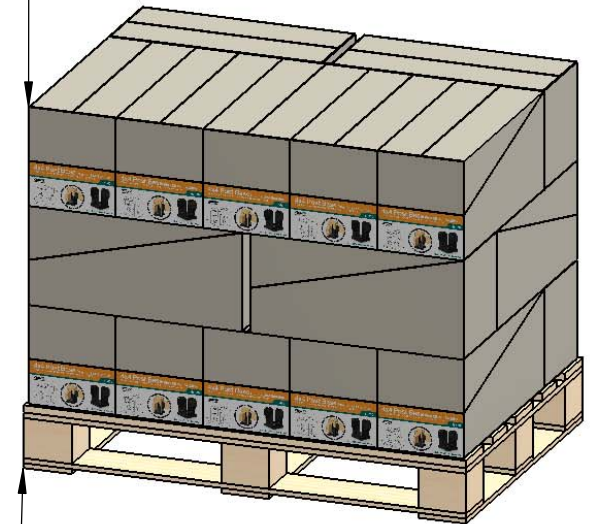

Total number of cases: 21
Total number of pieces:
21x4=84 pieces on pallet