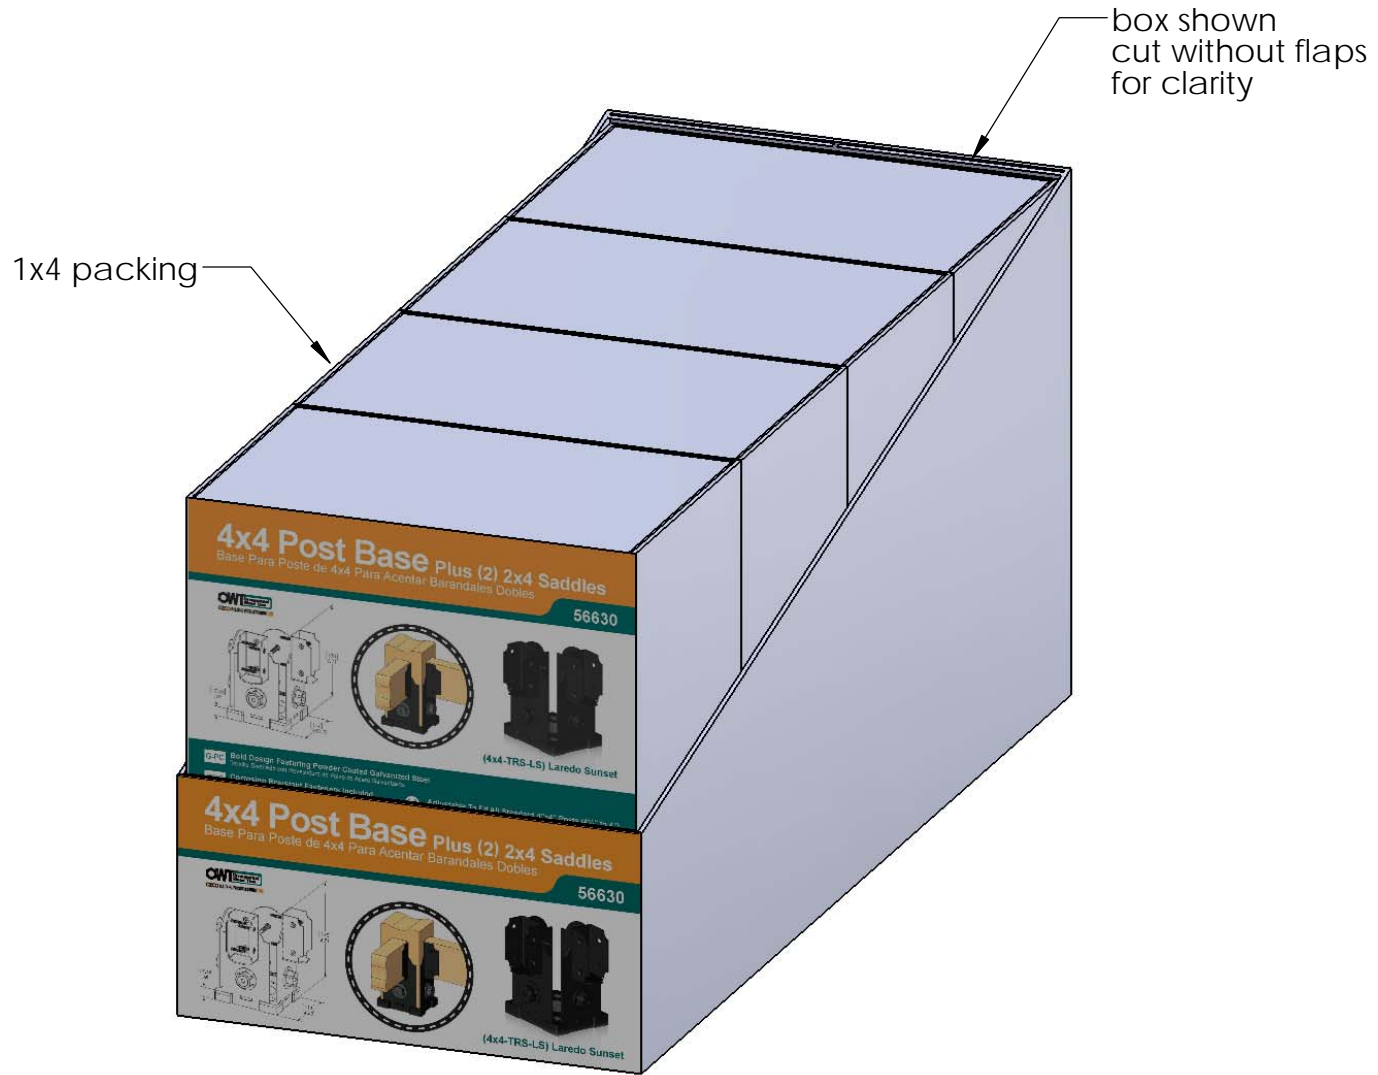

Product & Packaging Specs

56630 Packing
Item #: Case packing

Weight: 19.44 LBS
Scale: 1:3
Last updated: 10/10/2016

56630-10