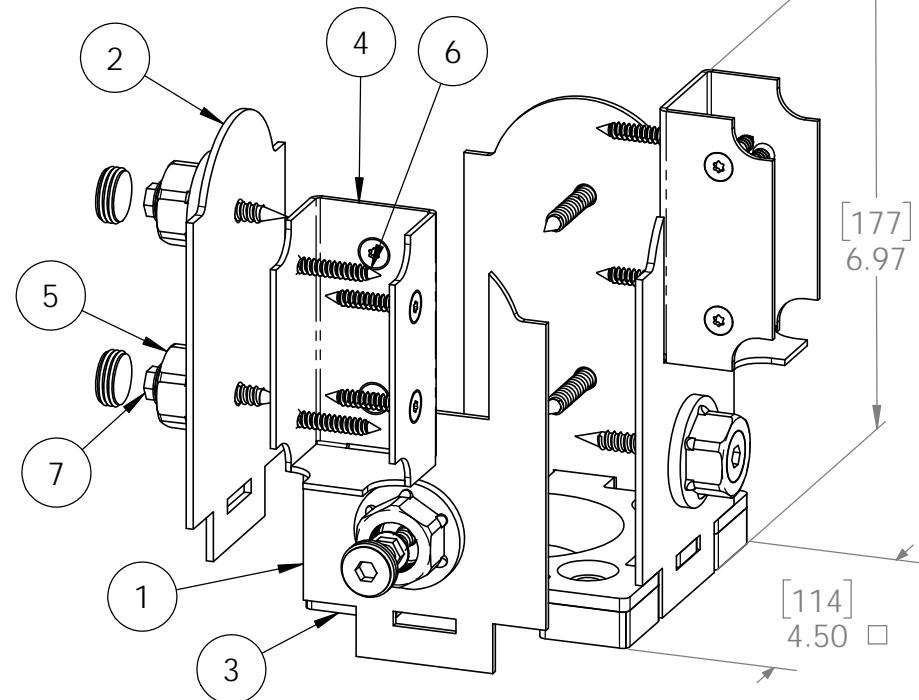

OZCO BUILDING PRODUCTS

Product & Packaging Specs

4x4 Post Base with 2 Rail Saddles (4X4-TRS-LS)

Item #: 56630

ITEM NO.	QTY.	PART NUMBER	DESCRIPTION
1	2	56630-11	Plate, 4x4 Rail Saddle
2	2	56607-15	Plate, 4x4 Side Compression
3	1	56607-11	Assembly, 4x4 Stand Off
4	2	56641-12	Bracket, 2x4 Top Rail Saddle
5	0.6	56621	1 1/2" Hex Cap Nut (HCN)
6	12	80016	Screw, #12x1.25 T25
7	0.24	56625	OWT Timber Screw 1-3/4"

Weight: 4.02 LBS
 Scale: 1:2
 Last updated: 10/10/2016

56630-10

OZCO BUILDING PRODUCTS

Product & Packaging Specs

4x4 Post Base with 2 Rail Saddles (4X4-TRS-LS)

Item #: 56630

Weight: 4.02 LBS
Scale: 1:2
Last updated: 10/10/2016

56630-10

OZCO BUILDING PRODUCTS

Product & Packaging Specs

Typical Installation

Item #: 56630

Weight: 11.10 LBS
Scale: 1:2
Last updated: 10/10/2016

56630-10

OZCO BUILDING PRODUCTS

Product & Packaging Specs

Typical Installation

Item #: 56630

Weight: 11.10 LBS
Scale: 1:2
Last updated: 10/10/2016

56630-10

small screws shall be packed in small bag and placed here

ITEM NO.	QTY.	PART NUMBER	DESCRIPTION
1	1	Insert, Rail Saddle	Insert, Rail Saddle
2	1	Insert, Rail Saddle	Insert, Rail Saddle
3	1	Box, 56630	Box, 56630
4	1	56630	4x4 Post Base with 2 Rail Saddles (4X4-TRS-LS)