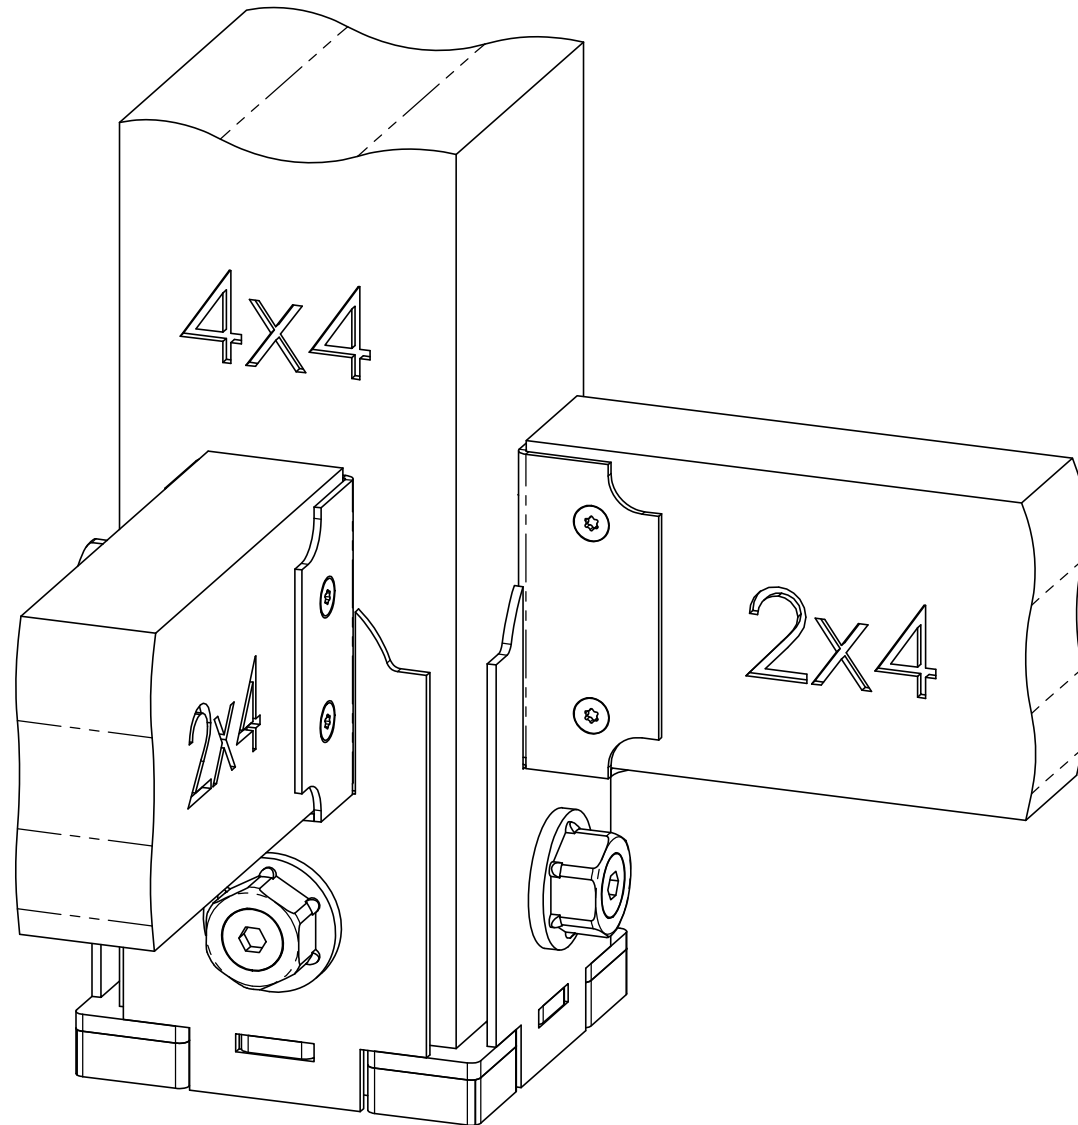

OZCO BUILDING PRODUCTS

Product & Packaging Specs

4x4 Post Base with 2 Rail Saddles (4X4-TRS-LS)

Item #: 56630

ITEM NO.	QTY.	PART NUMBER	DESCRIPTION
1	2	56630-11	Plate, 4x4 Rail Saddle
2	2	56607-15	Plate, 4x4 Side Compression
3	1	56607-11	Assembly, 4x4 Stand Off
4	2	56641-12	Bracket, 2x4 Top Rail Saddle
5	0.6	56621	1 1/2" Hex Cap Nut (HCN)
6	12	80016	Screw, #12x1.25 T25
7	0.24	56625	OWT Timber Screw 1-3/4"

Weight: 4.02 LBS
 Scale: 1:2
 Last updated: 10/10/2016

56630-10

OZCO BUILDING PRODUCTS

Product & Packaging Specs

4x4 Post Base with 2 Rail Saddles (4X4-TRS-LS)

Item #: 56630

Weight: 4.02 LBS
Scale: 1:2
Last updated: 10/10/2016

56630-10

OZCO BUILDING PRODUCTS

Product & Packaging Specs

Typical Installation

Item #: 56630

Weight: 11.10 LBS
Scale: 1:2
Last updated: 10/10/2016

56630-10

OZCO BUILDING PRODUCTS

Product & Packaging Specs

Typical Installation

Item #: 56630

Weight: 11.10 LBS
Scale: 1:2
Last updated: 10/10/2016

56630-10

small screws shall be packed in small bag and placed here

ITEM NO.	QTY.	PART NUMBER	DESCRIPTION
1	1	Insert, Rail Saddle	Insert, Rail Saddle
2	1	Insert, Rail Saddle	Insert, Rail Saddle
3	1	Box, 56630	Box, 56630
4	1	56630	4x4 Post Base with 2 Rail Saddles (4X4-TRS-LS)