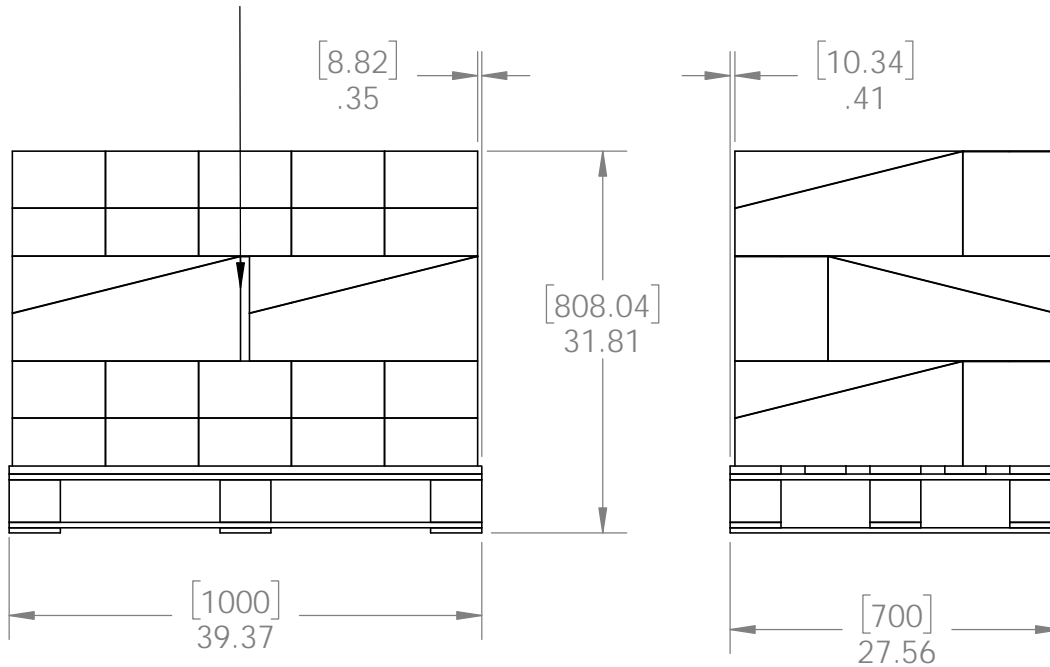

56630 Packing

Item #: Pallet packing

Item #: **56630** | **4x4-TRS-LS**

4x4 Post Base Plus (2) 2x4 Saddles

PALLET **84 pcs**

SKU#: **56830**

Weight: 447 lbs

LOT# Priority# OWT OZCO BUILDING PRODUCTS