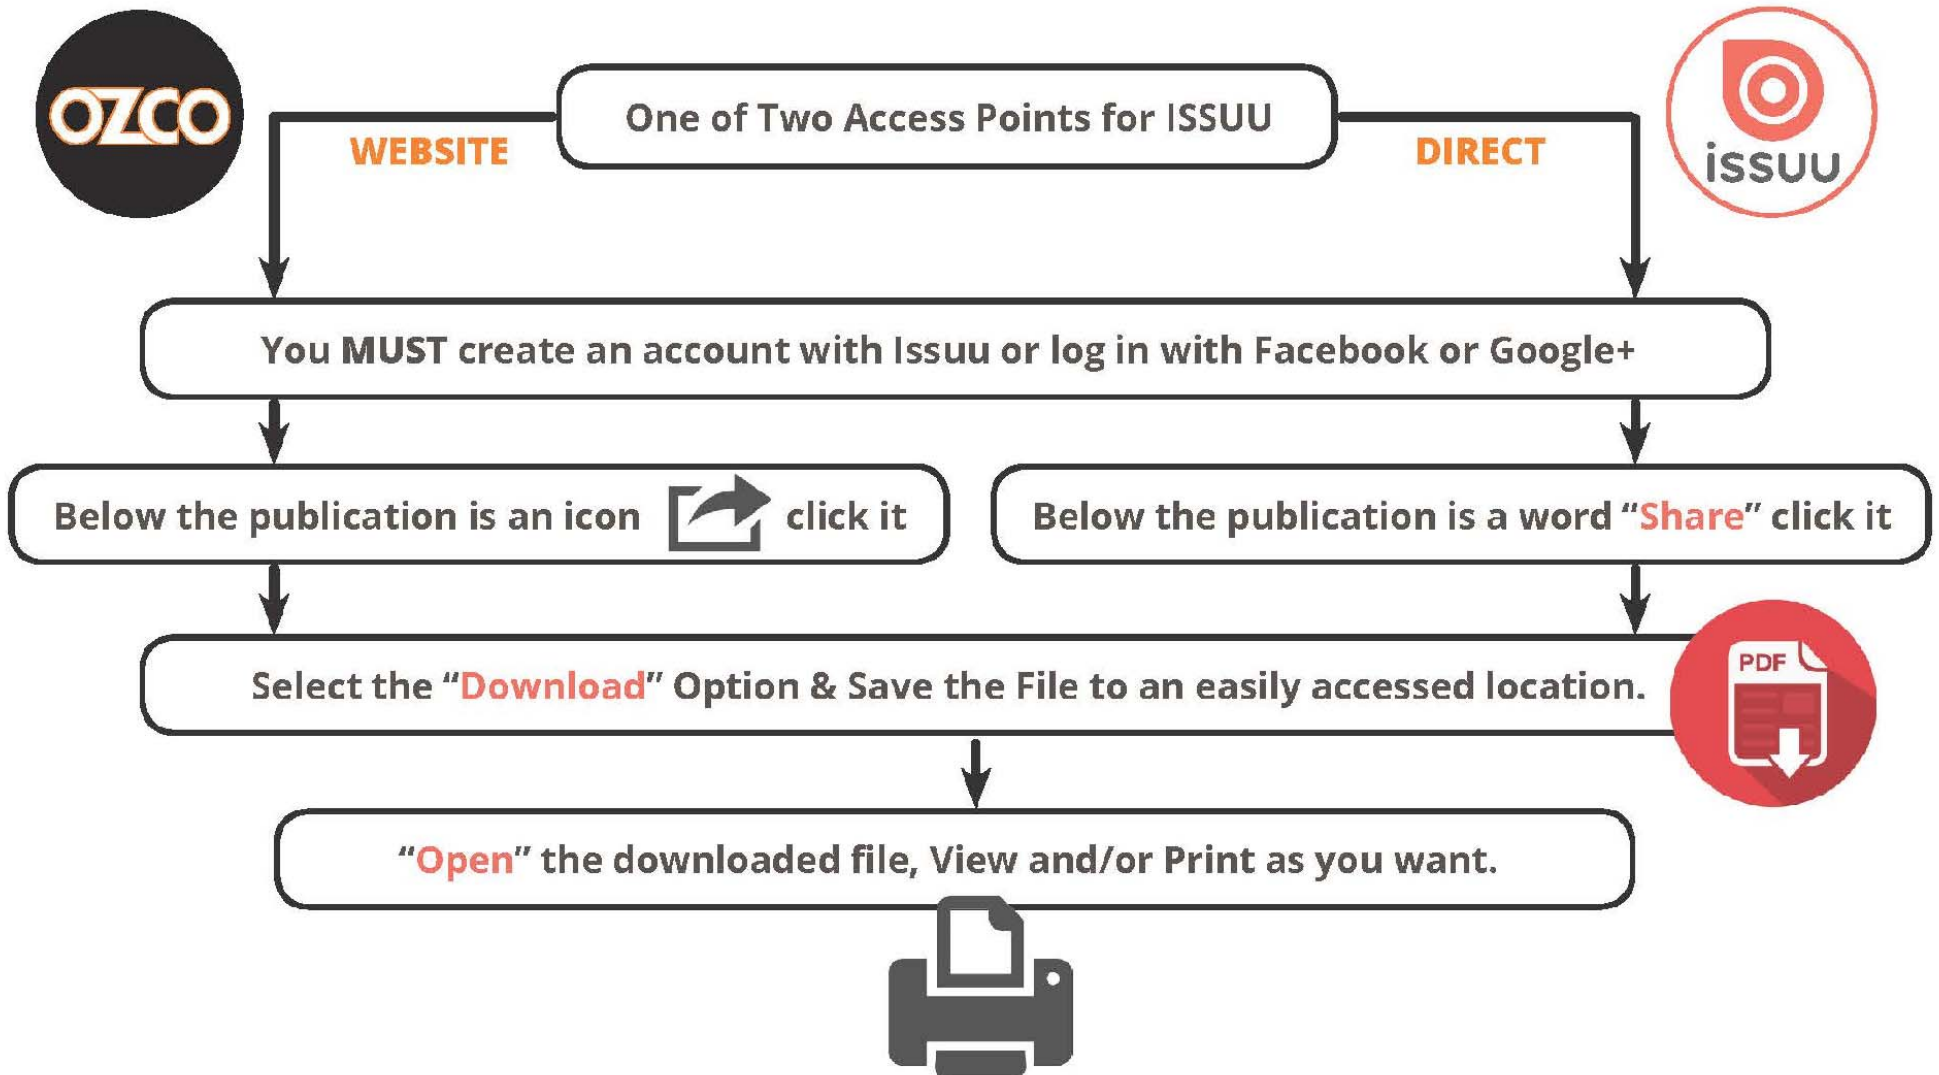

Printing Documents from ISSUU

Unfortunately, there is currently no way to print content directly through issuu. To print a publication, you will need to download it and print it from your computer.