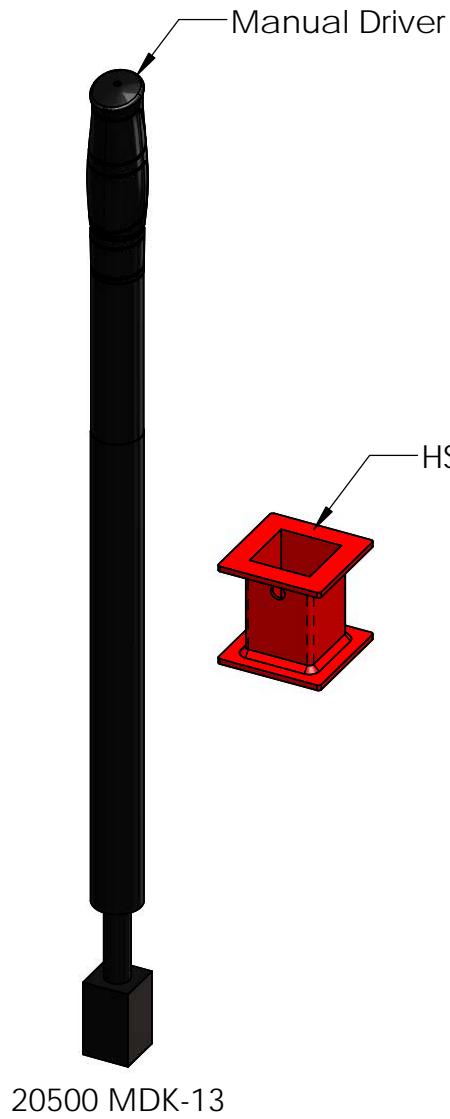

Overview

Installation Instructions, Post Drivers