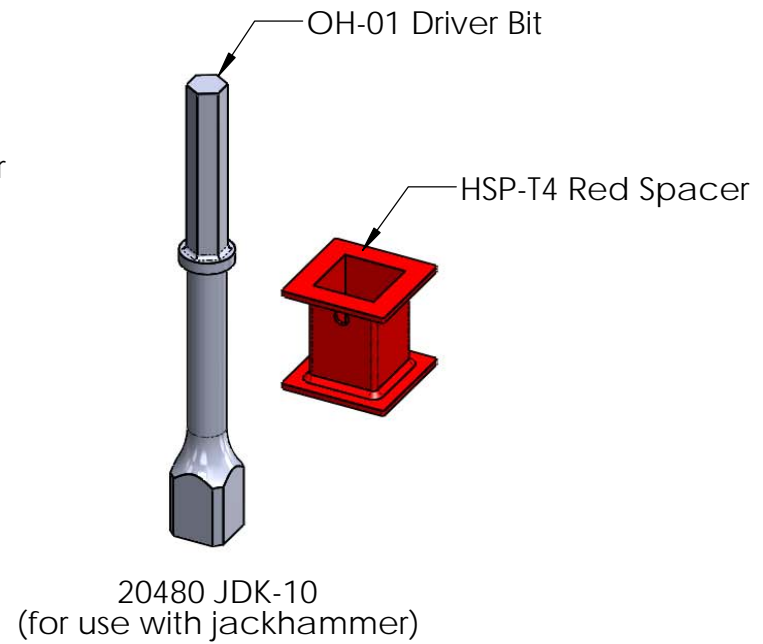

Overview

Installation Instructions, Post Drivers