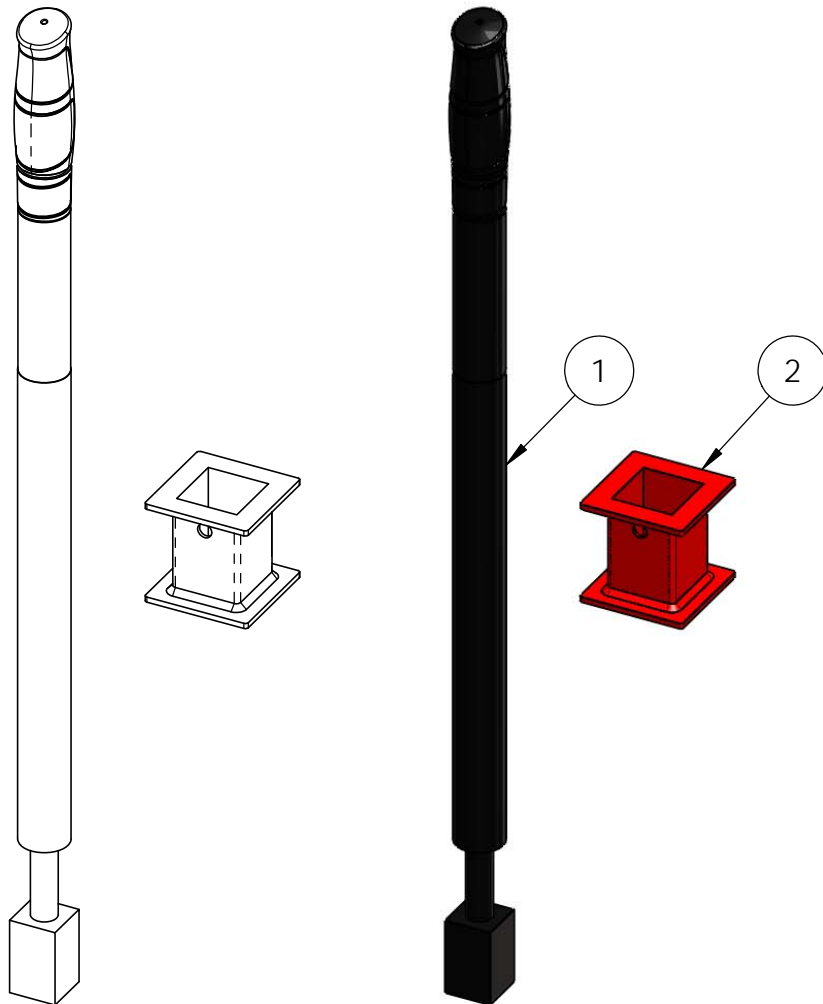

## Manual Driver Kit (MDK-13)

Item #: 20500

ITEM NO.	QTY.	PART NUMBER	DESCRIPTION
1	1	MDK	Manual Driver
2	1	HSP-T4	HSP-T4 Red Spacer

Weight: 13.36 LBS  
 Scale: 1:6  
 Last updated: 3/22/2016

**20500 MDK-13**