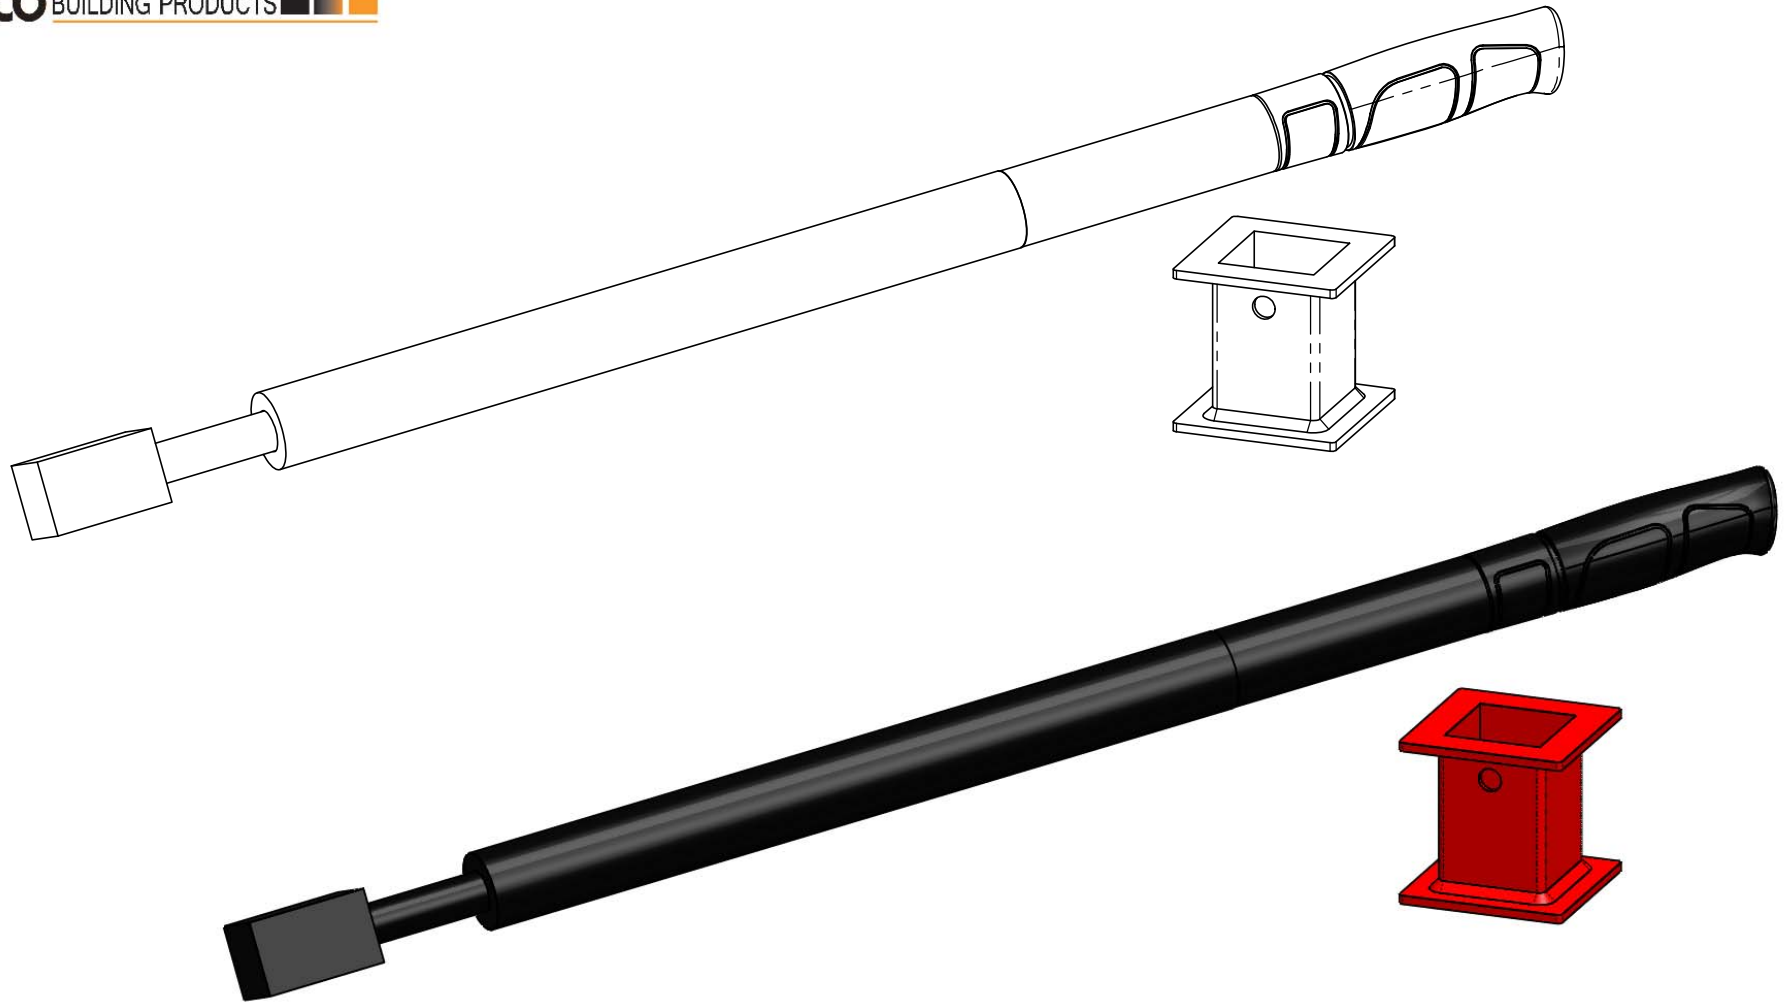

## Manual Driver Kit (MDK-13)

Item #: 20500

ITEM NO.	QTY.	PART NUMBER	DESCRIPTION
1	1	MDK	Manual Driver
2	1	HSP-T4	HSP-T4 Red Spacer

Weight: 13.36 LBS  
 Scale: 1:6  
 Last updated: 3/22/2016

**20500 MDK-13**

# Product & Packaging Specs

Manual Driver

Item #: MDK

Weight: 11.34 LBS

Scale: 1:4

Last updated: 3/22/2016

**20500 MDK-13**